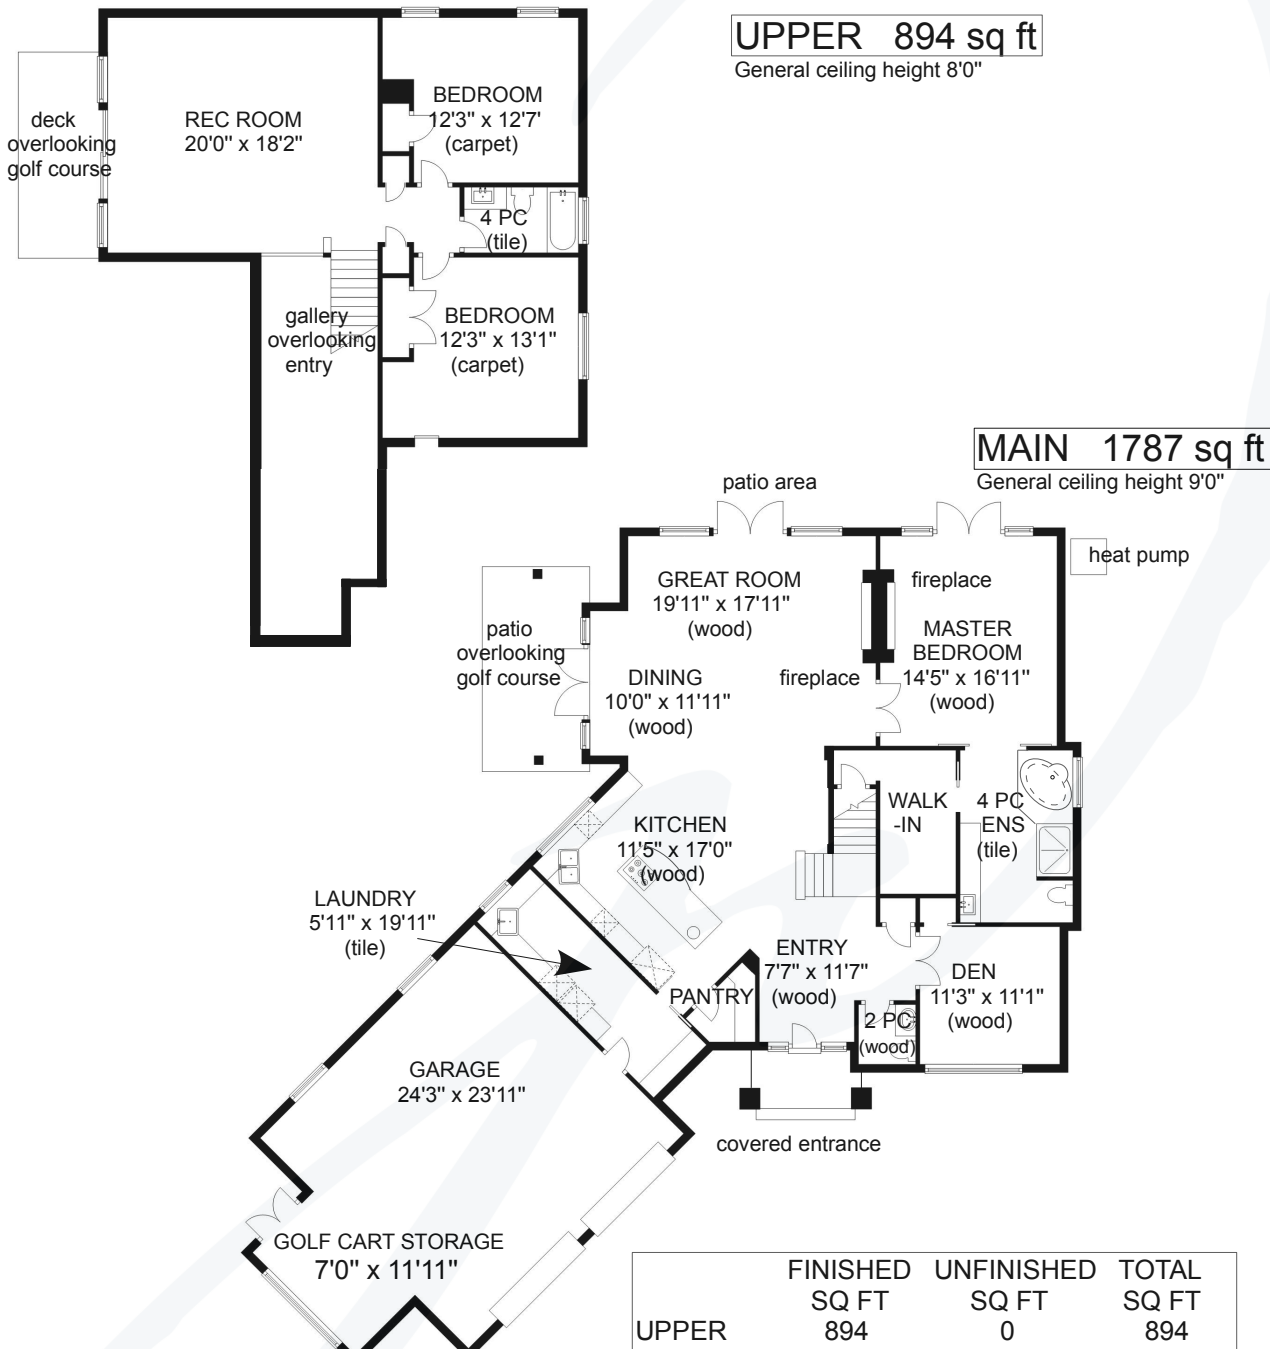

3172 ROYAL VISTA WAY

UPPER 894 sq ft

General ceiling height 8'0"

MAIN 1787 sq ft

General ceiling height 9'0"

	FINISHED SQ FT	UNFINISHED SQ FT	TOTAL SQ FT
UPPER	894	0	894
MAIN	1787	0	1787
TOTAL	2681	0	2681

GARAGE	0	742	742
--------	---	-----	-----

jane DENHAM
PERSONAL REAL ESTATE CORPORATION

Prepared for the exclusive use of Jane Denham
RE/MAX Ocean Pacific Realty
250-898-1220

HC FLOOR PLANS
250-897-3349

Measurements on the plans are intended for visual reference purposes only and should be verified