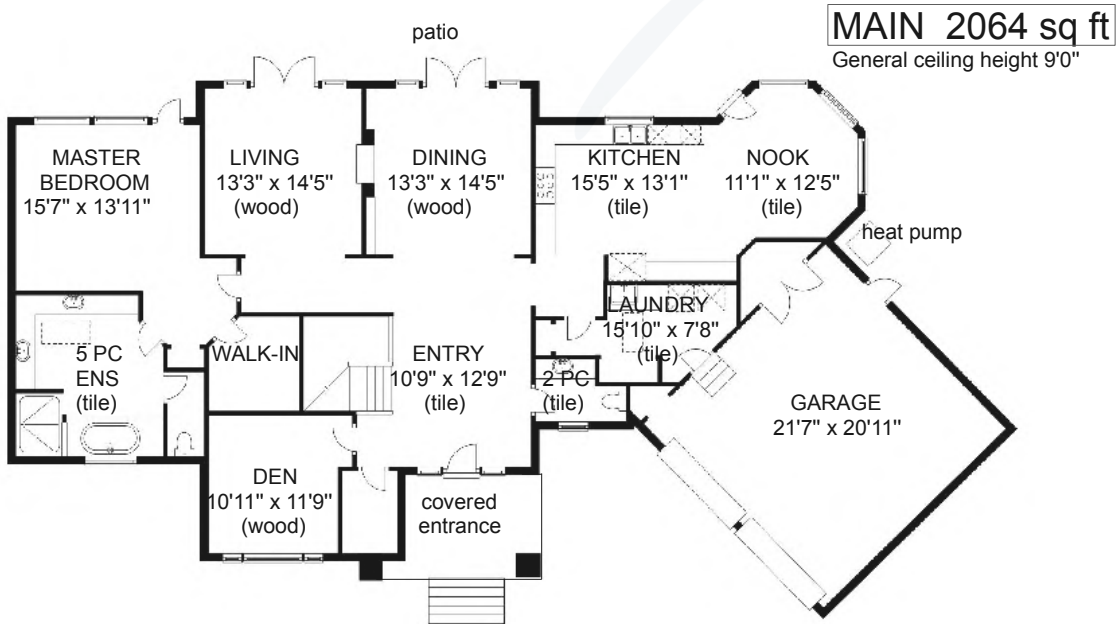

3359 YORK PLACE

	FINISHED SQ FT	UNFINISHED SQ FT	TOTAL SQ FT
MAIN	2074	0	2074
LOWER	1772	353	2125
TOTAL	3846	353	4199
GARAGE	0	523	523

jane DENHAM
PERSONAL REAL ESTATE CORPORATION

HC FLOOR PLANS
250-897-3349

Prepared for the exclusive use of Jane Denham
RE/MAX Ocean Pacific Realty
250-898-1220

Measurements on the plans are intended for visual reference purposes only and should be verified