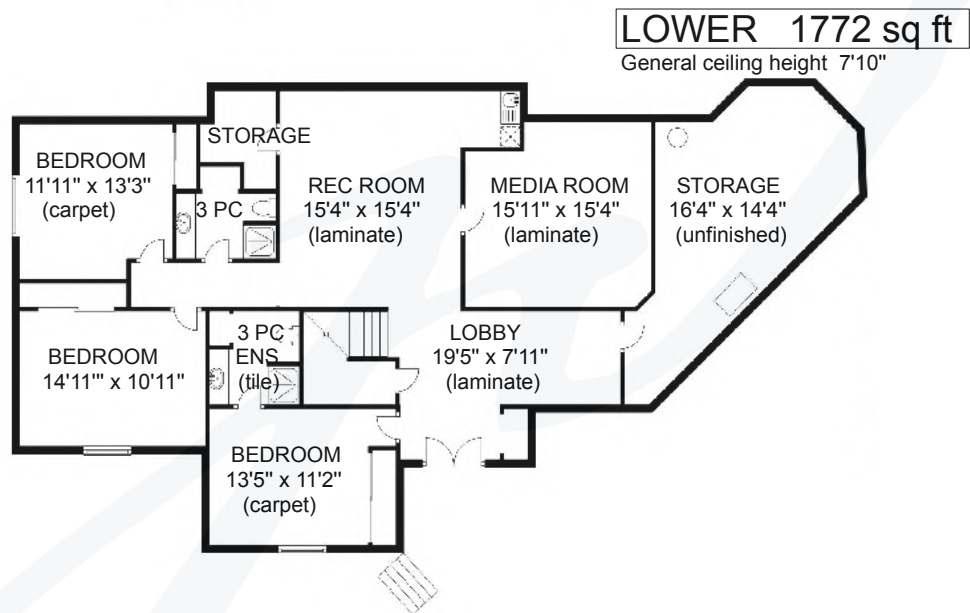

3359 YORK PLACE

	FINISHED SQ FT	UNFINISHED SQ FT	TOTAL SQ FT
MAIN	2074	0	2074
LOWER	1772	353	2125
TOTAL	3846	353	4199
GARAGE	0	523	523

jane DENHAM
PERSONAL REAL ESTATE CORPORATION

HC FLOOR PLANS
250-897-3349

Prepared for the exclusive use of Jane Denham
RE/MAX Ocean Pacific Realty
250-898-1220

Measurements on the plans are intended for visual reference purposes only and should be verified