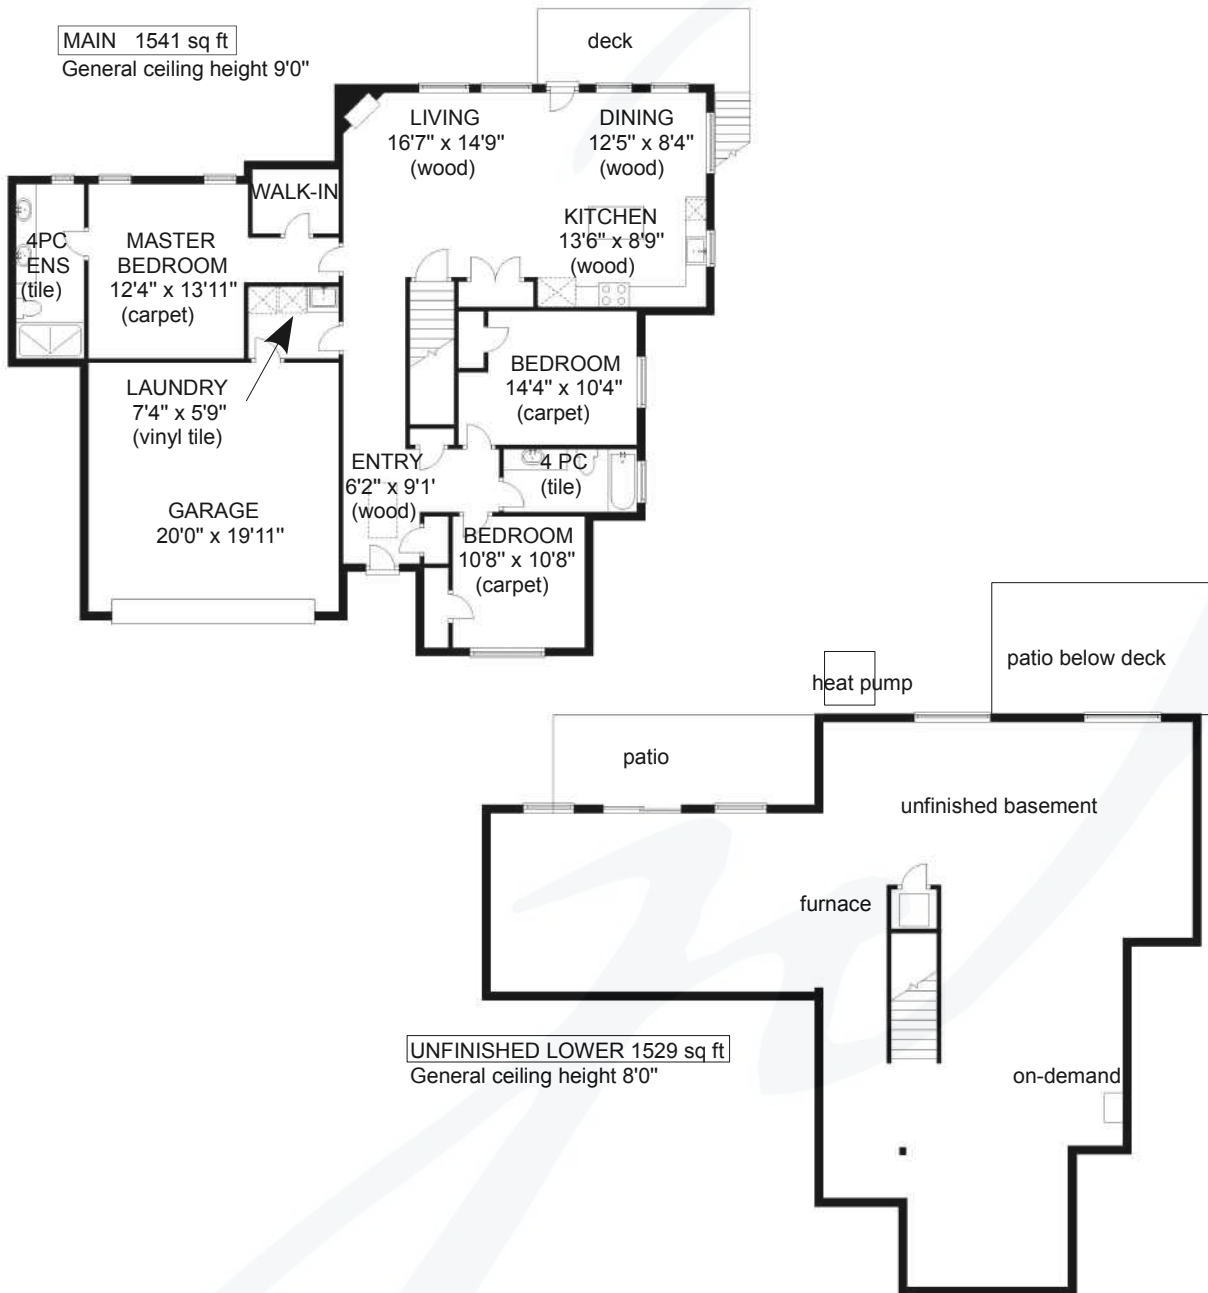

# 2465 DAKOTA PLACE

	FINISHED SQ FT	UNFINISHED SQ FT	TOTAL SQ FT
MAIN	1541	0	1541
LOWER	0	1529	1529
TOTAL	1541	1529	3070
GARAGE	0	427	427

**jane** DENHAM  
PERSONAL REAL ESTATE CORPORATION

**HC FLOOR PLANS**  
250-897-3349

Prepared for the exclusive use of Jane Denham  
RE/MAX Ocean Pacific Realty  
250-898-1220

Measurements on the plans are intended for visual reference purposes only and should be verified  
Property still under construction at time of measure and detail may vary prior to completion