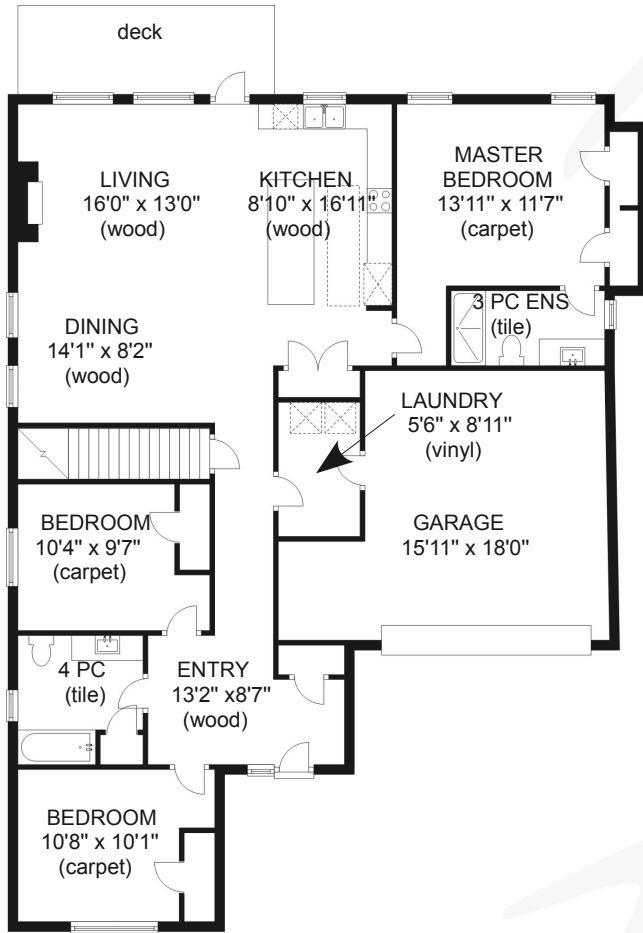

2463 DAKOTA PLACE

MAIN 1499 sq ft
General ceiling height 9'0"

LOWER 1479 sq ft
General ceiling height 8'0"

	FINISHED SQ FT	UNFINISHED SQ FT	TOTAL SQ FT
MAIN	1499	0	1499
LOWER	0	1479	1479
TOTAL	1499	1479	2978
GARAGE	0	343	343

Prepared for the exclusive use of Jane Denham
RE/MAX Ocean Pacific Realty
250-898-1220

Measurements on the plans are intended for visual reference purposes only and should be verified