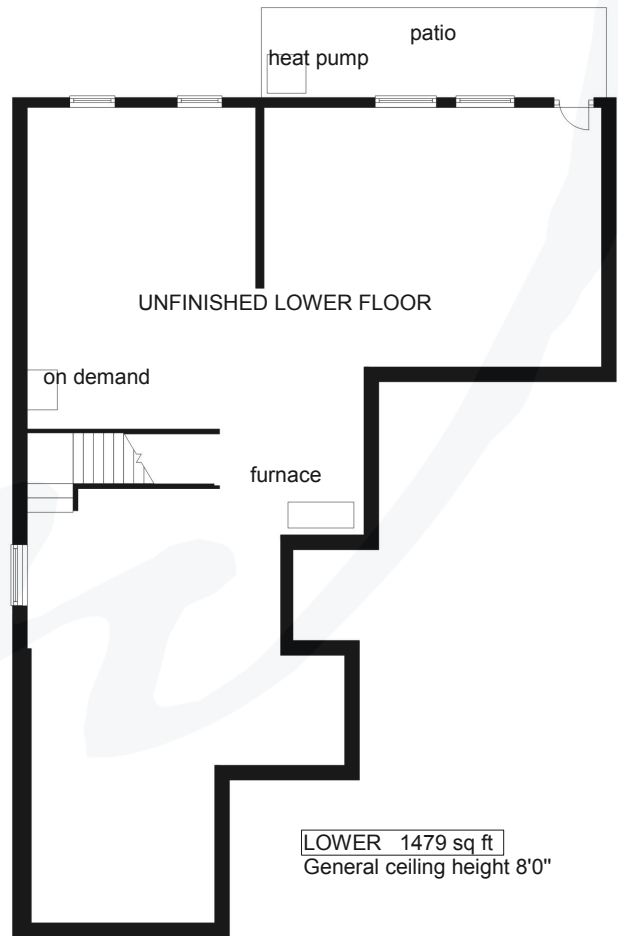

2463 DAKOTA PLACE

MAIN 1499 sq ft
General ceiling height 9'0"

LOWER 1479 sq ft
General ceiling height 8'0"

	FINISHED SQ FT	UNFINISHED SQ FT	TOTAL SQ FT
MAIN	1499	0	1499
LOWER	0	1479	1479
TOTAL	1499	1479	2978
GARAGE	0	343	343

Prepared for the exclusive use of Jane Denham
RE/MAX Ocean Pacific Realty
250-898-1220

Measurements on the plans are intended for visual reference purposes only and should be verified