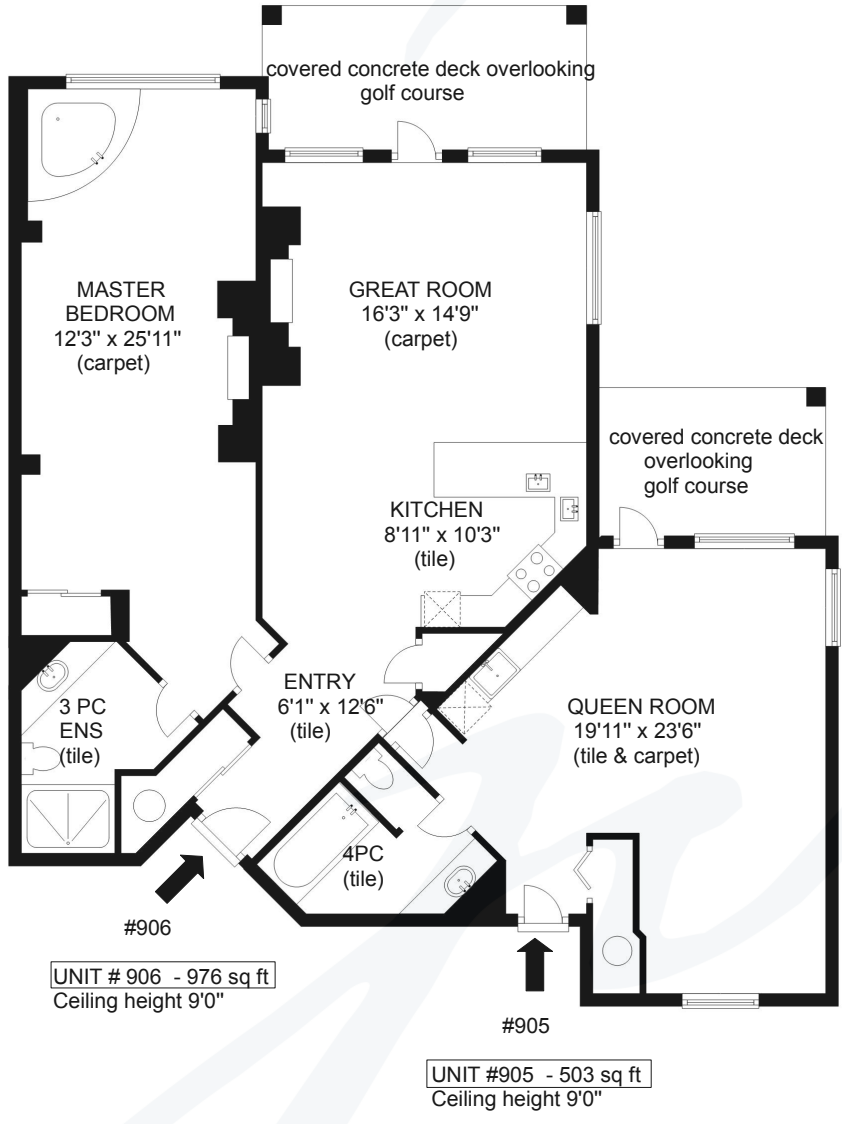

# 905 & 906 - 366 CLUBHOUSE DRIVE

	FINISHED SQ FT	UNFINISHED SQ FT	TOTAL SQ FT
MAIN	1479	0	1479

**jane** DENHAM  
PERSONAL REAL ESTATE CORPORATION

**HC FLOOR PLANS**  
250-897-3349

Prepared for the exclusive use of Jane Denham  
RE/MAX Ocean Pacific Realty  
250-898-1220

Measurements on the plans are intended for visual reference purposes only and should be verified