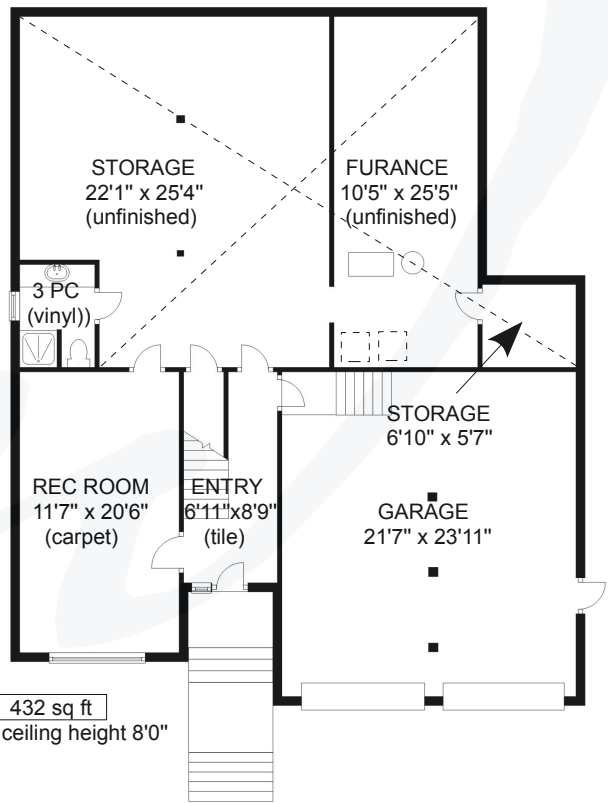

1430 VALLEY VIEW DRIVE

MAIN 1668 sq ft
General ceiling height 8'0"

LOWER 432 sq ft
General ceiling height 8'0"

	FINISHED SQ FT	UNFINISHED SQ FT	TOTAL SQ FT
MAIN	1668	0	1668
LOWER	432	937	1369
TOTAL	2100	937	3037
GARAGE	0	551	551

Prepared for the exclusive use of Jane Denham
RE/MAX Ocean Pacific Realty
250-898-1220

Measurements on the plans are intended for visual reference purposes only and should be verified