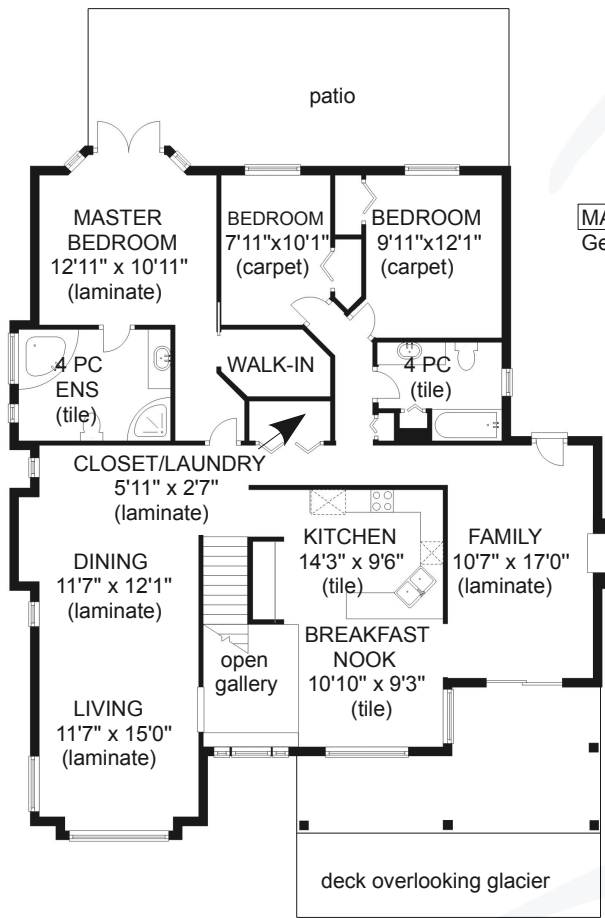

1430 VALLEY VIEW DRIVE

MAIN 1668 sq ft
General ceiling height 8'0"

LOWER 432 sq ft
General ceiling height 8'0"

	FINISHED SQ FT	UNFINISHED SQ FT	TOTAL SQ FT
MAIN	1668	0	1668
LOWER	432	937	1369
TOTAL	2100	937	3037
GARAGE	0	551	551

Prepared for the exclusive use of Jane Denham
RE/MAX Ocean Pacific Realty
250-898-1220

Measurements on the plans are intended for visual reference purposes only and should be verified