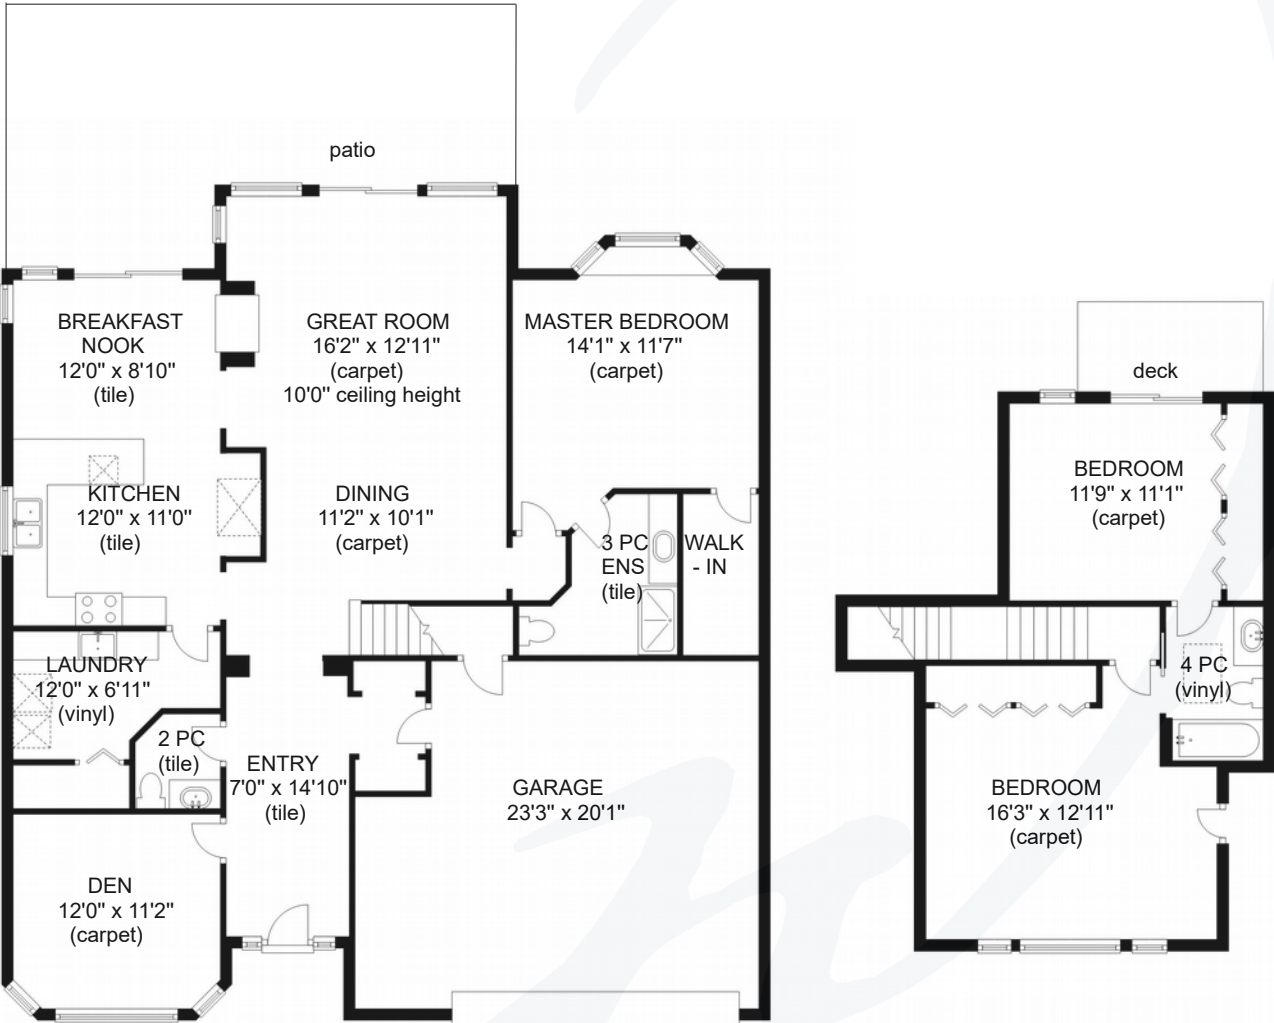

165 - 3399 CROWN ISLE DRIVE

MAIN 1522 sq ft
General ceiling height 9'0"

GARAGE 431 sq ft

UPPER 520 sq ft
General ceiling height 8'0"

	FINISHED SQ FT	UNFINISHED SQ FT	TOTAL SQ FT
MAIN	1522	0	1522
UPPER	520	0	520
TOTAL	2042	0	2042
GARAGE	0	431	431

Prepared for the exclusive use of Jane Denham
RE/MAX Ocean Pacific Realty
250-898-1220

Measurements on the plans are intended for visual reference purposes only and should be verified