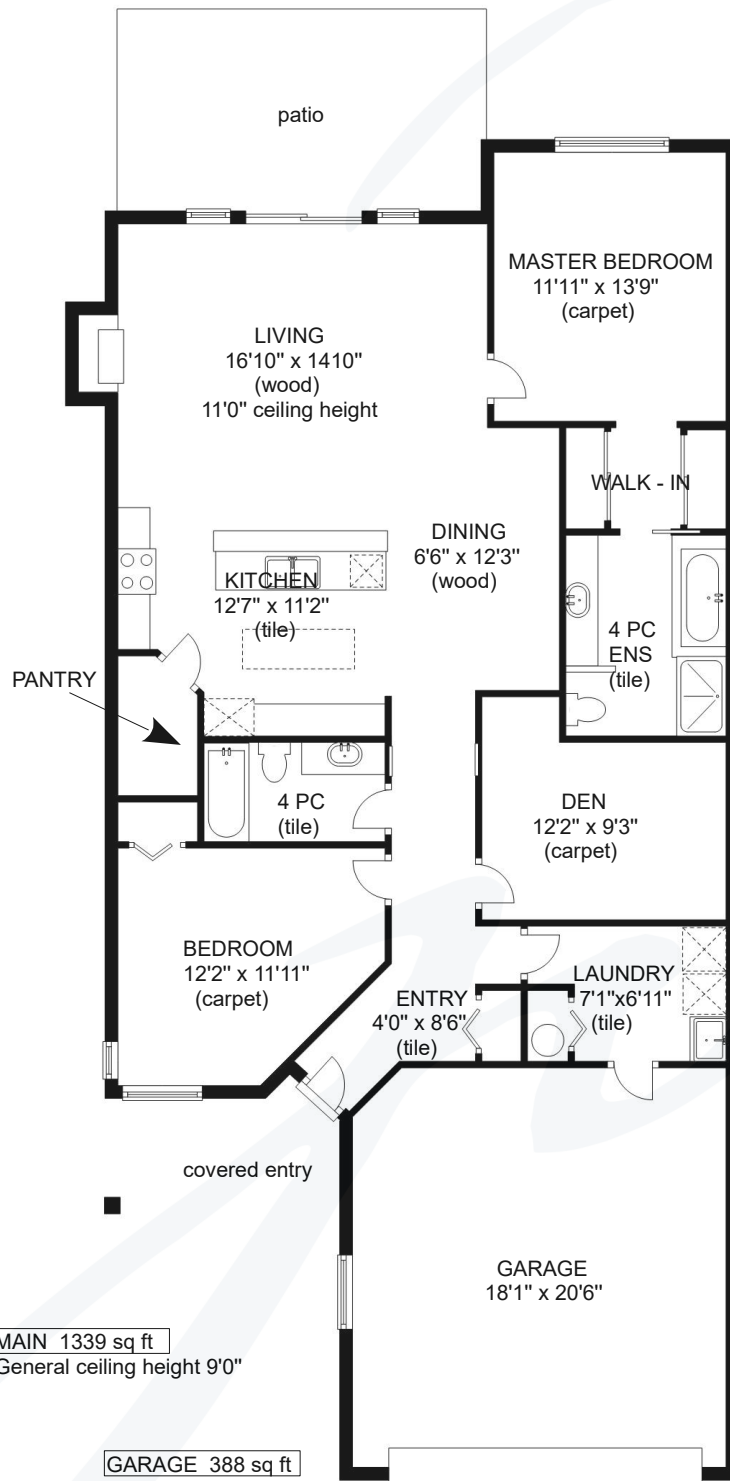

14 - 2300 MURRELET DRIVE

jane DENHAM
PERSONAL REAL ESTATE CORPORATION

HC FLOOR PLANS
250-897-3349

Prepared for the exclusive use of Jane Denham
RE/MAX Ocean Pacific Realty
250-898-1220

Measurements on the plans are intended for visual reference purposes only and should be verified