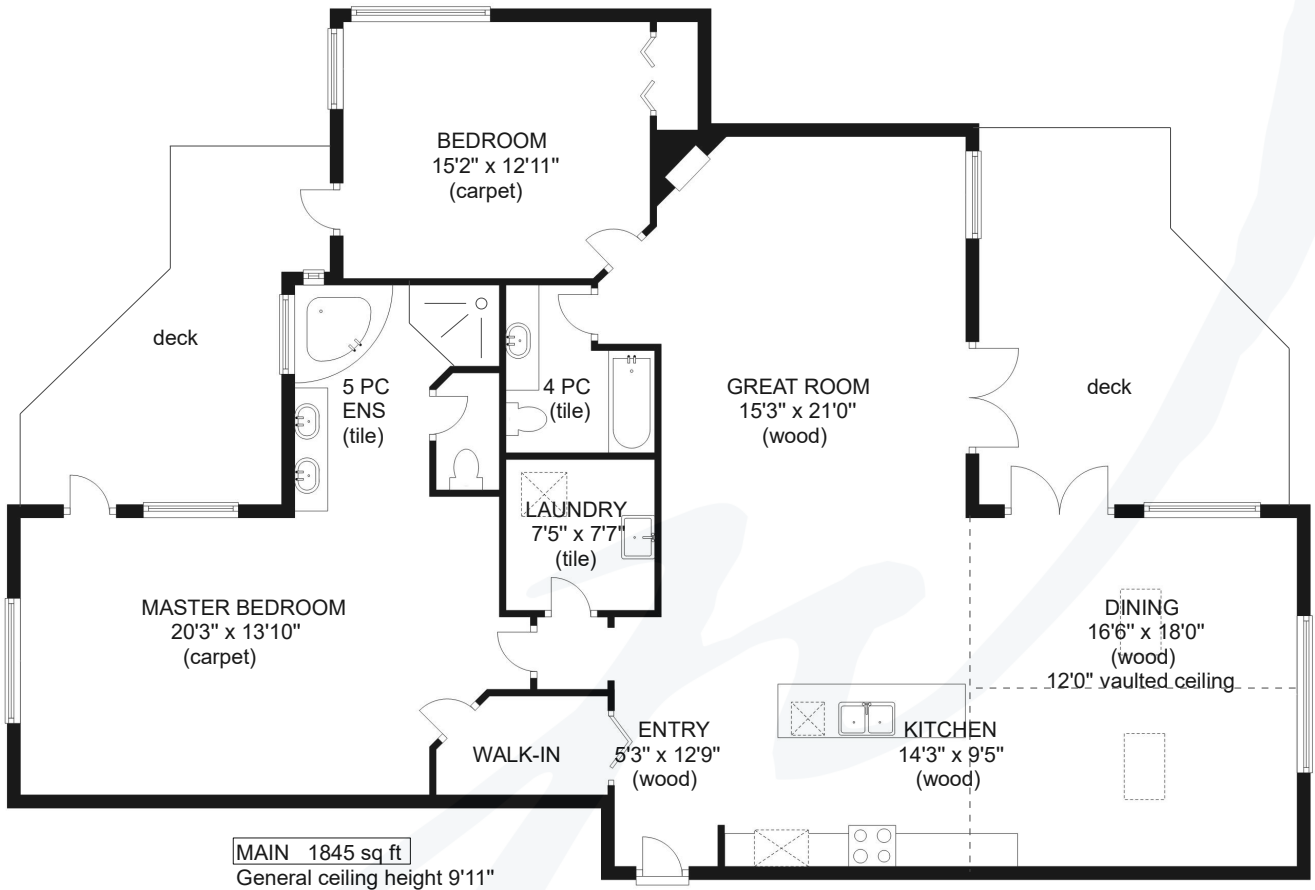

143 - 3666 ROYAL VISTA WAY

jane DENHAM
PERSONAL REAL ESTATE CORPORATION

HC FLOOR PLANS
250-897-3349

Prepared for the exclusive use of Jane Denham
RE/MAX Ocean Pacific Realty
250-898-1220

Measurements on the plans are intended for visual reference purposes only and should be verified