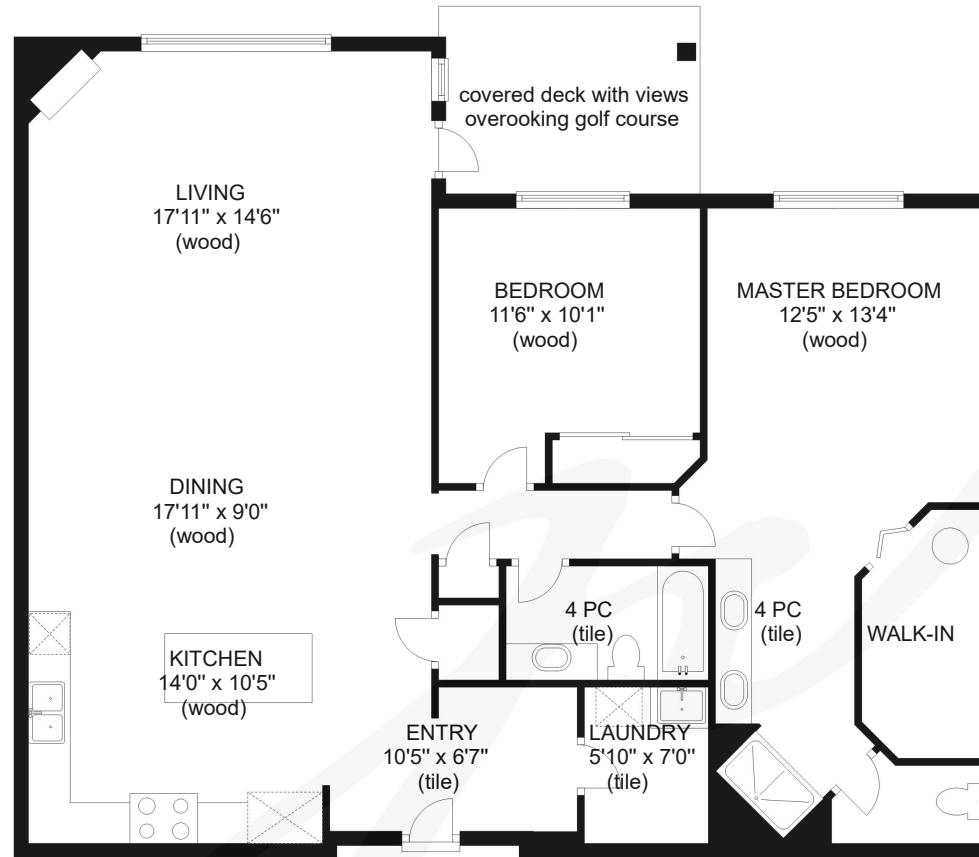

233 - 3666 ROYAL VISTA WAY

MAIN 1425 sq ft
General ceiling height 8'9"

Prepared for the exclusive use of Jane Denham
RE/MAX Ocean Pacific Realty
250-898-1220

Measurements on the plans are intended for visual reference purposes only and should be verified