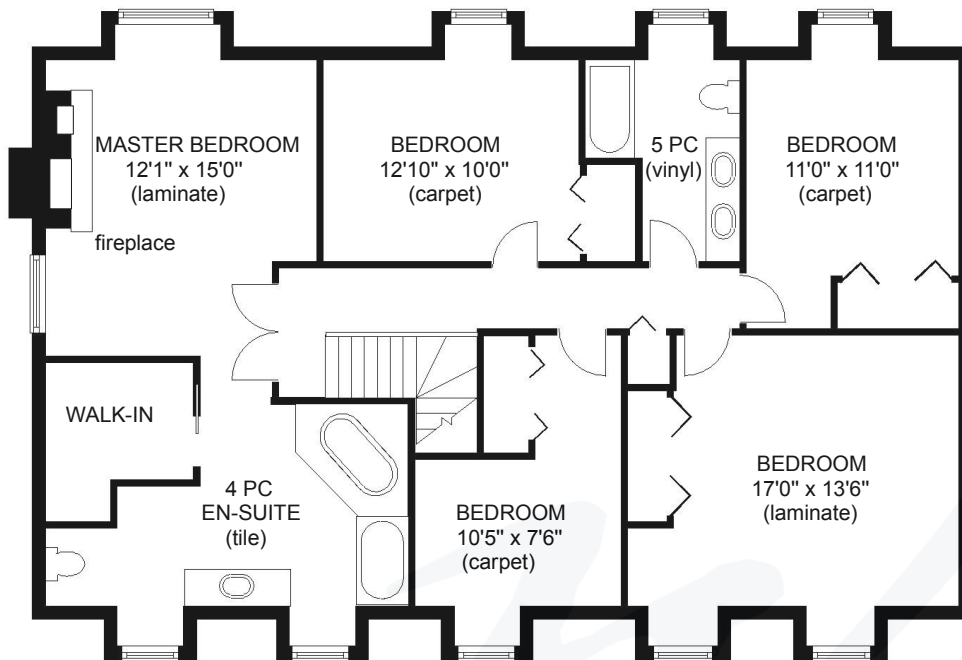

# 1656 BEAUFORT AVENUE

**MAIN 1527 sq ft**

General ceiling height 7'11"

	FINISHED SQ FT	UNFINISHED SQ FT	TOTAL SQ FT
UPPER	1455	0	1455
MAIN	1527	0	1527
<b>TOTAL</b>	<b>2982</b>	<b>0</b>	<b>2982</b>

**jane** DENHAM  
PERSONAL REAL ESTATE CORPORATION

Prepared for the exclusive use of Jane Denham  
RE/MAX Ocean Pacific Realty  
250-898-1220

**HC FLOOR PLANS**  
250-897-3349

# 1656 BEAUFORT AVENUE

**UPPER 1455 sq ft**

General ceiling height 7'11"

	FINISHED SQ FT	UNFINISHED SQ FT	TOTAL SQ FT
UPPER	1455	0	1455
MAIN	1527	0	1527
TOTAL	2982	0	2982

**jane** DENHAM  
PERSONAL REAL ESTATE CORPORATION