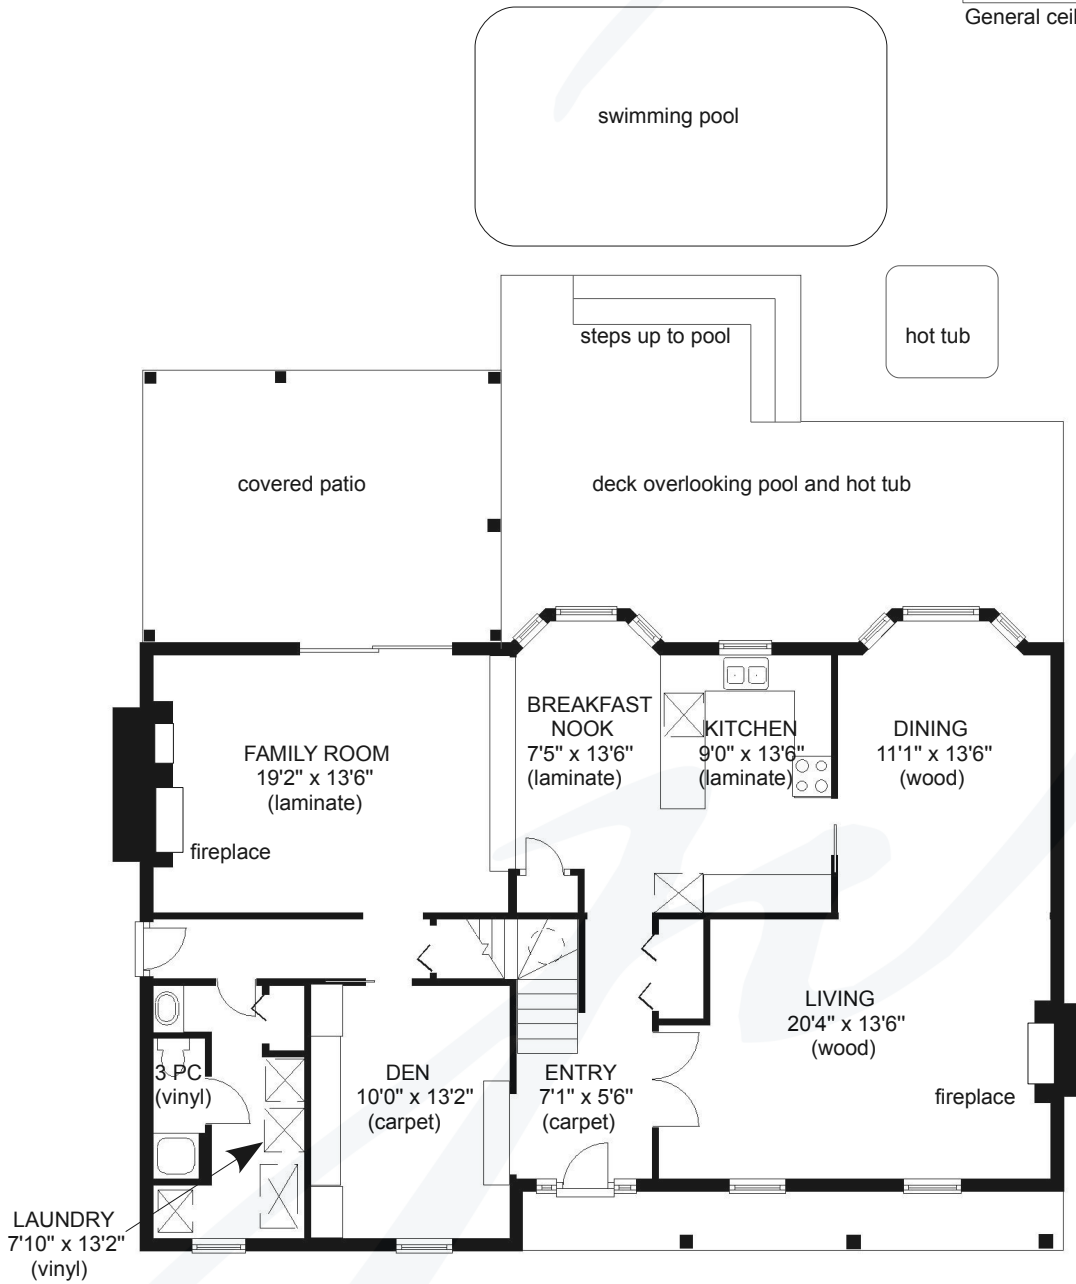

# 1656 BEAUFORT AVENUE

**MAIN 1527 sq ft**

General ceiling height 7'11"

	FINISHED SQ FT	UNFINISHED SQ FT	TOTAL SQ FT
UPPER	1455	0	1455
MAIN	1527	0	1527
<b>TOTAL</b>	<b>2982</b>	<b>0</b>	<b>2982</b>

**jane** DENHAM  
PERSONAL REAL ESTATE CORPORATION

# 1656 BEAUFORT AVENUE

**UPPER 1455 sq ft**

General ceiling height 7'11"

	FINISHED SQ FT	UNFINISHED SQ FT	TOTAL SQ FT
UPPER	1455	0	1455
MAIN	1527	0	1527
TOTAL	2982	0	2982

**jane** DENHAM  
PERSONAL REAL ESTATE CORPORATION