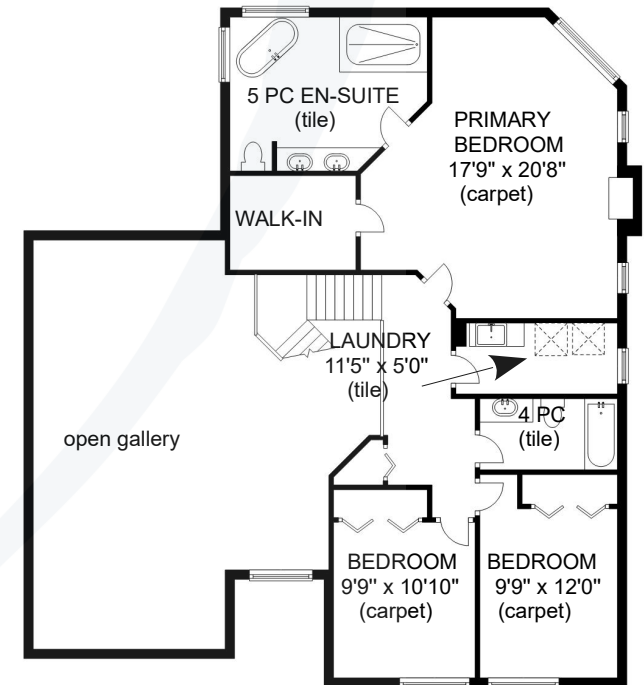

880 MONARCH DRIVE

	FINISHED SQ FT	UNFINISHED SQ FT	TOTAL SQ FT
UPPER	1137	0	1137
MAIN	1478	0	1478
LOWER	0	1478	1478
TOTAL	2615	1478	4093

GARAGE	0	503	503
--------	---	-----	-----

GARAGE 503 sq ft

Prepared for the exclusive use of Jane Denham
RE/MAX Ocean Pacific Realty
250-898-1220

Measurements on the plans are intended for visual reference purposes only and should be verified