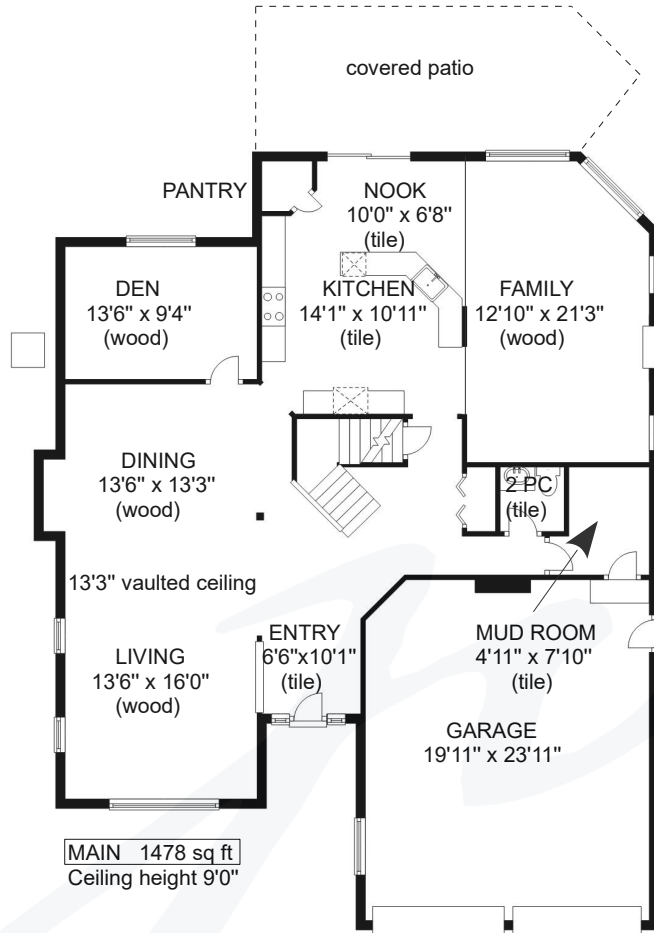

880 MONARCH DRIVE

	FINISHED SQ FT	UNFINISHED SQ FT	TOTAL SQ FT
UPPER	1137	0	1137
MAIN	1478	0	1478
LOWER	0	1478	1478
TOTAL	2615	1478	4093

GARAGE	0	503	503
--------	---	-----	-----

GARAGE 503 sq ft

Prepared for the exclusive use of Jane Denham
RE/MAX Ocean Pacific Realty
250-898-1220

Measurements on the plans are intended for visual reference purposes only and should be verified