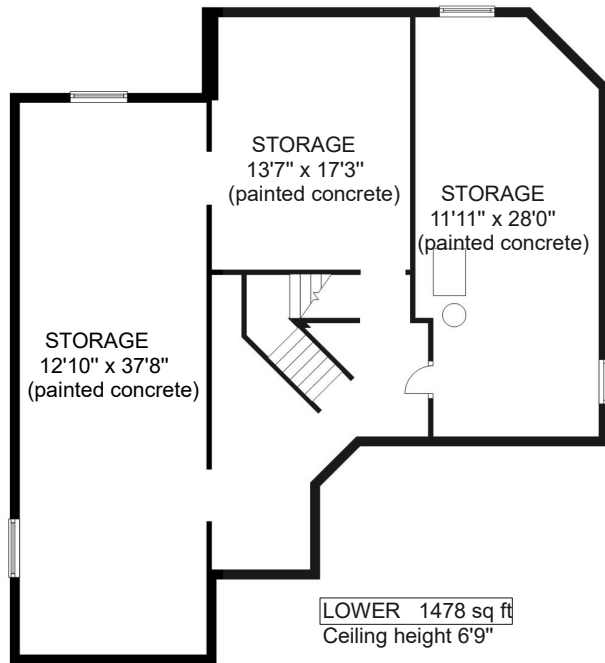

880 MONARCH DRIVE

	FINISHED SQ FT	UNFINISHED SQ FT	TOTAL SQ FT
UPPER	1137	0	1137
MAIN	1478	0	1478
LOWER	0	1478	1478
TOTAL	2615	1478	4093

GARAGE	0	503	503
--------	---	-----	-----

GARAGE 503 sq ft

Prepared for the exclusive use of Jane Denham
RE/MAX Ocean Pacific Realty
250-898-1220

Measurements on the plans are intended for visual reference purposes only and should be verified