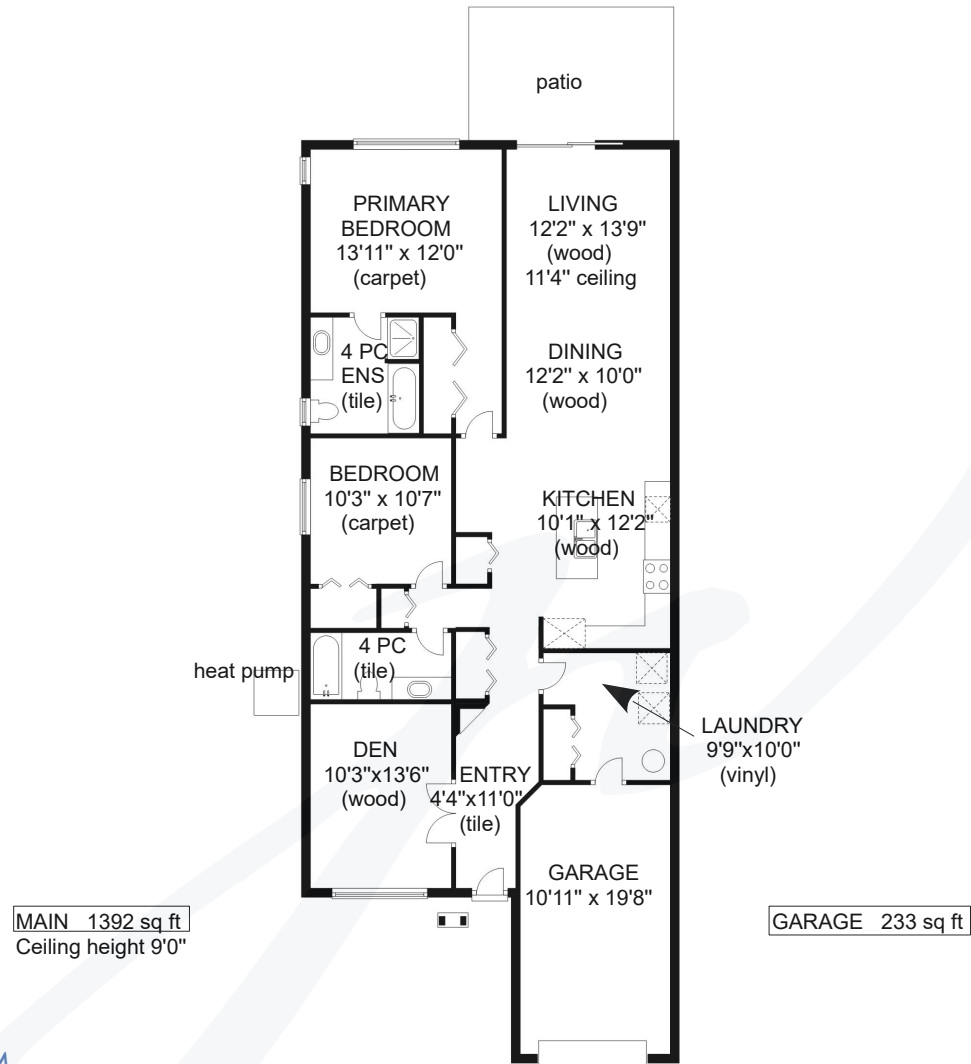

89 - 2001 BLUE JAY PLACE

Prepared for the exclusive use of Jane Denham
RE/MAX Ocean Pacific Realty
250-898-1220

Measurements on the plans are intended for visual reference purposes only and should be verified