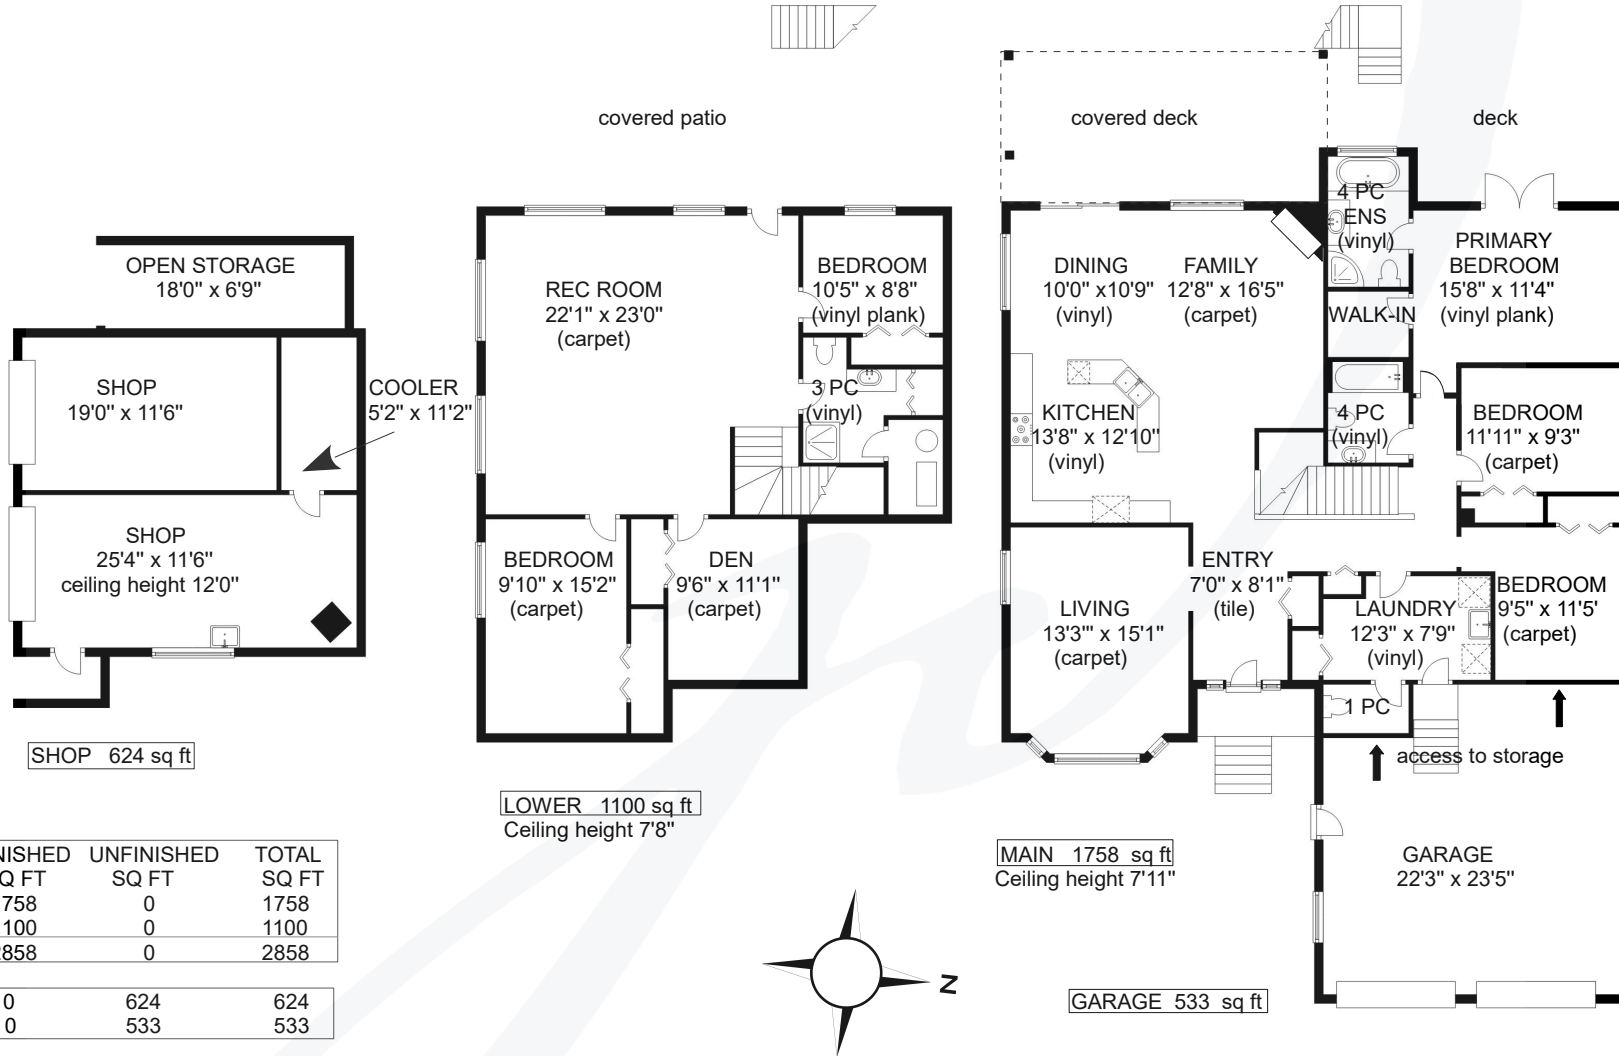

2591 DERWENT AVENUE

	FINISHED SQ FT	UNFINISHED SQ FT	TOTAL SQ FT
MAIN	1758	0	1758
LOWER	1100	0	1100
TOTAL	2858	0	2858

SHOP	0	624	624
GARAGE	0	533	533

Prepared for the exclusive use of Jane Denham
RE/MAX Ocean Pacific Realty
250-898-1220

Measurements on the plans are intended for visual reference purposes only and should be verified

Clearview Floor Plans

250 - 331 - 2564