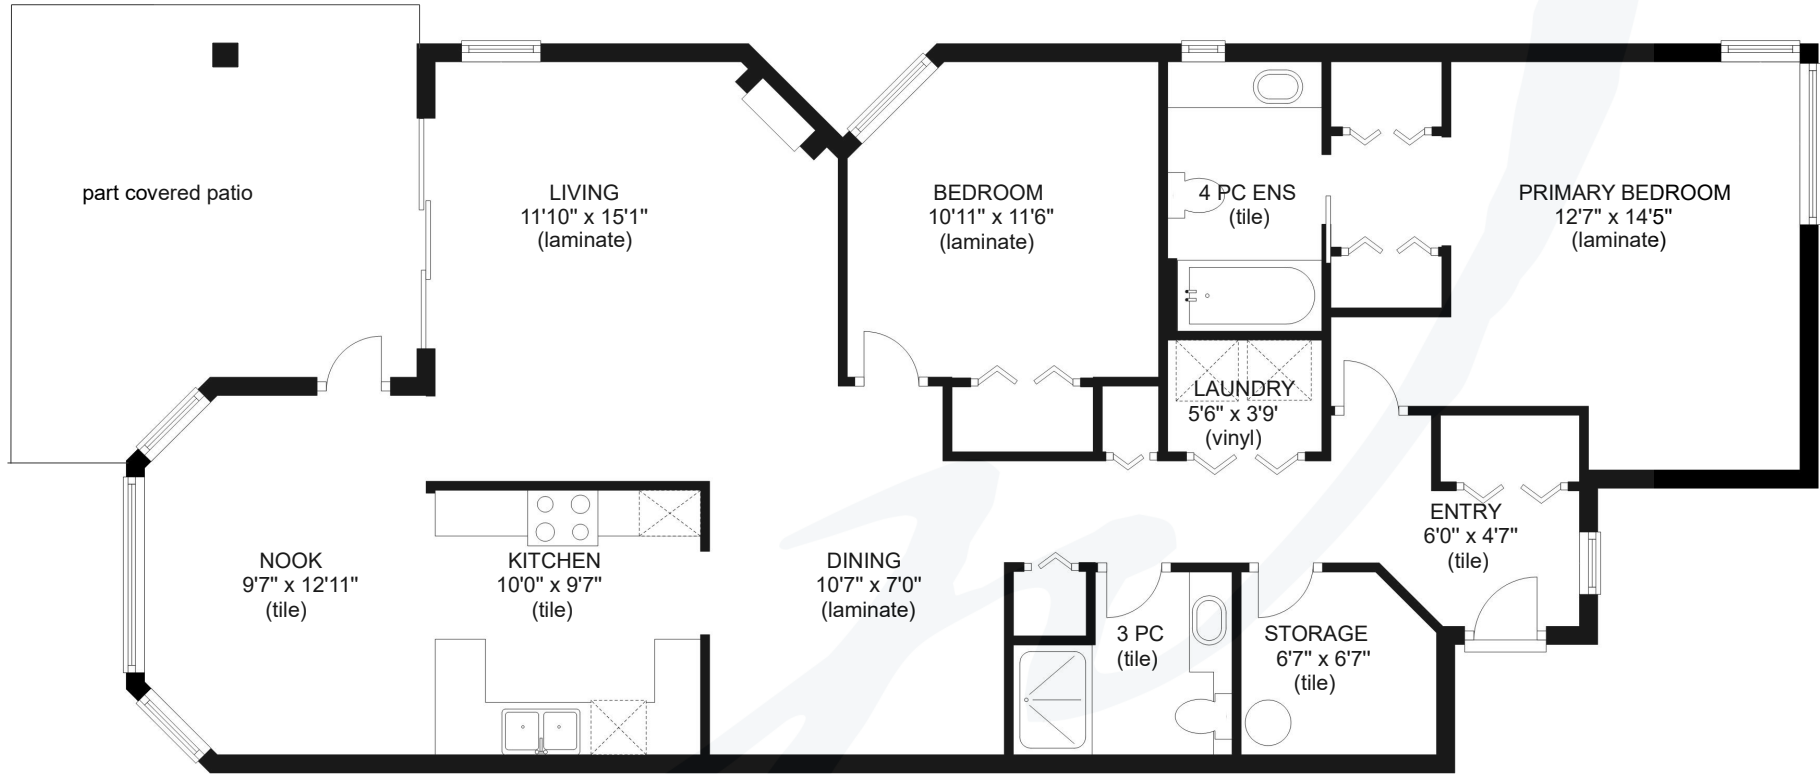

101 - 1902 COMOX AVENUE

MAIN 1276 sq ft
Ceiling height 8'0"

Prepared for the exclusive use of Jane Denham
RE/MAX Ocean Pacific Realty
250-898-1220

Clearview Floor Plans
250 - 331 - 2564

Measurements on the plans are intended for visual reference purposes only and should be verified