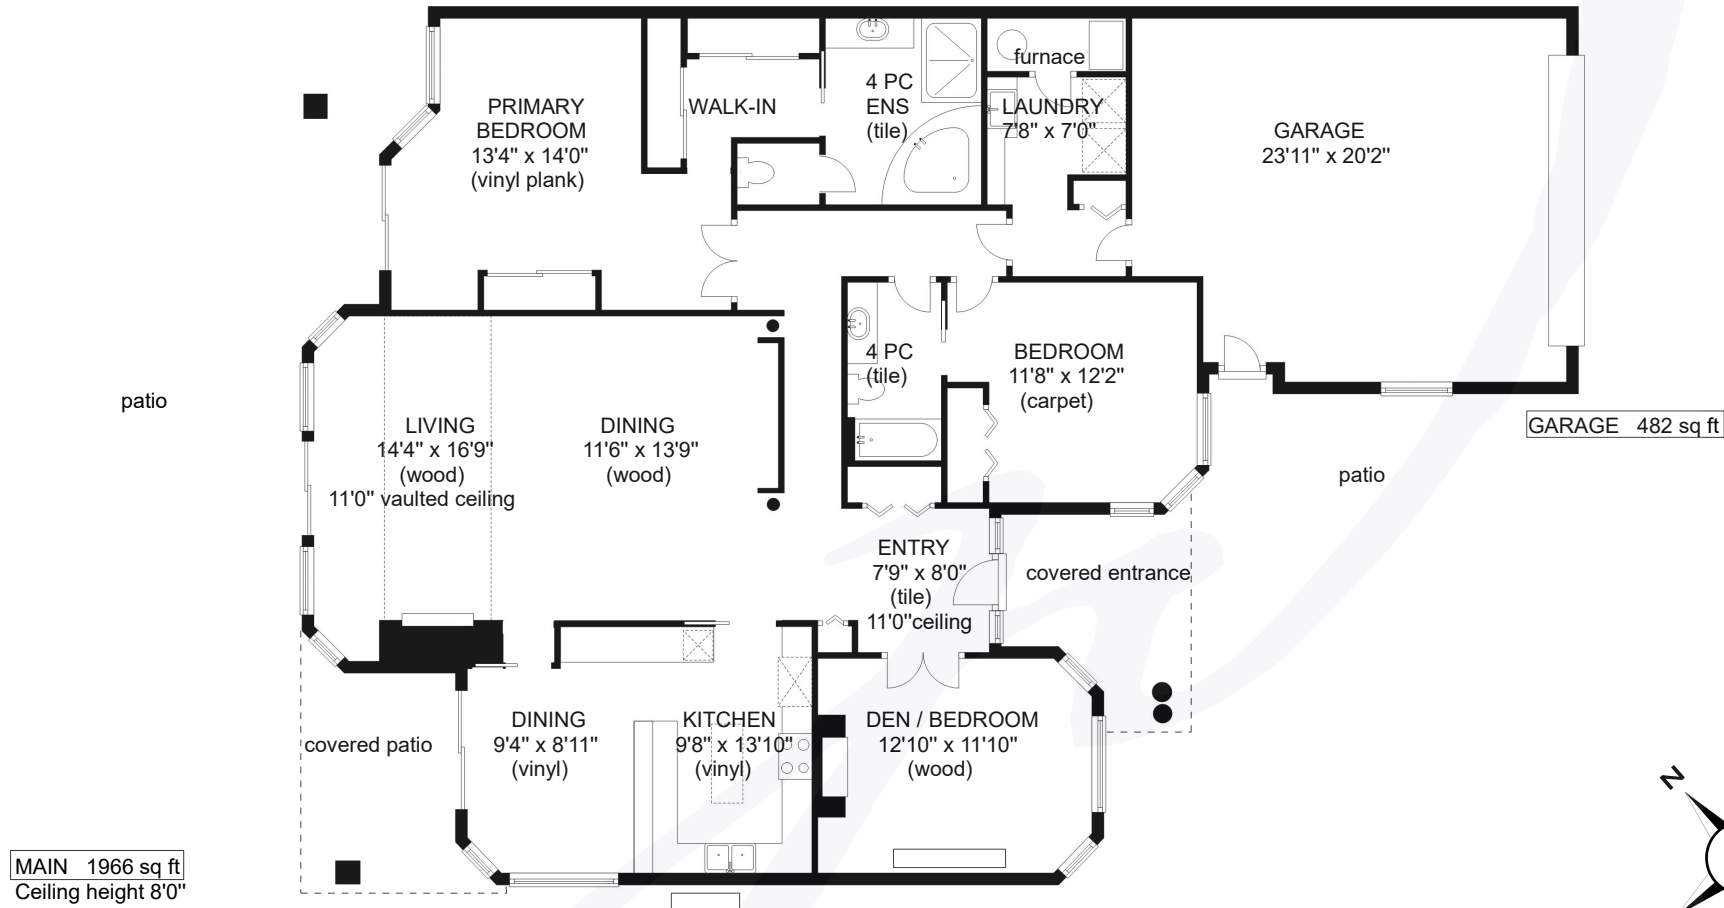

9 - 500 CROWN ISLE DRIVE

Prepared for the exclusive use of Jane Denham
RE/MAX Ocean Pacific Realty
250-898-1220

Clearview Floor Plans
250 - 331 - 2564

Measurements on the plans are intended for visual reference purposes only and should be verified