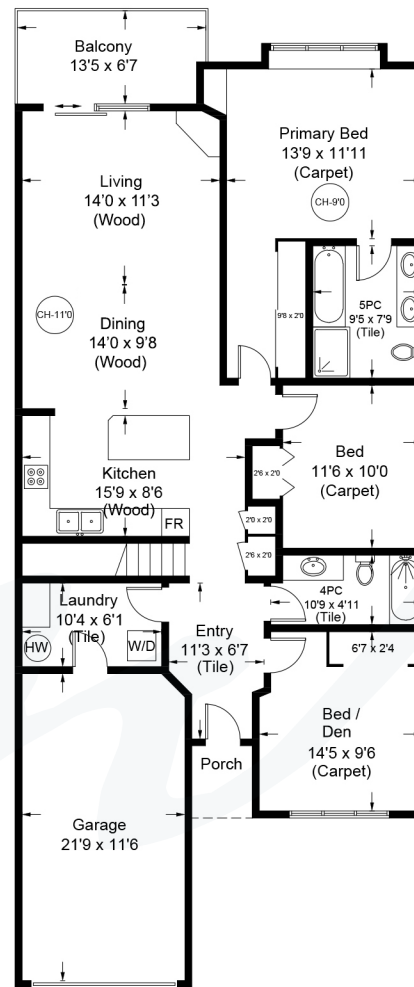

Lower Floor - 1359 sq ft

Main Floor - 1338 sq ft

96-2001 Blue Jay Place

Floor Area is calculated including the external walls (GEA).
All measurements are approximate and the plan is for
layout guidance only. Buyers should verify all measurements.

Floor	AREA (Sq. Ft.)		
	Finished	Unfinished	Garage
Lower	1359	0	0
Main	1338	0	272
Total	2697	0	272