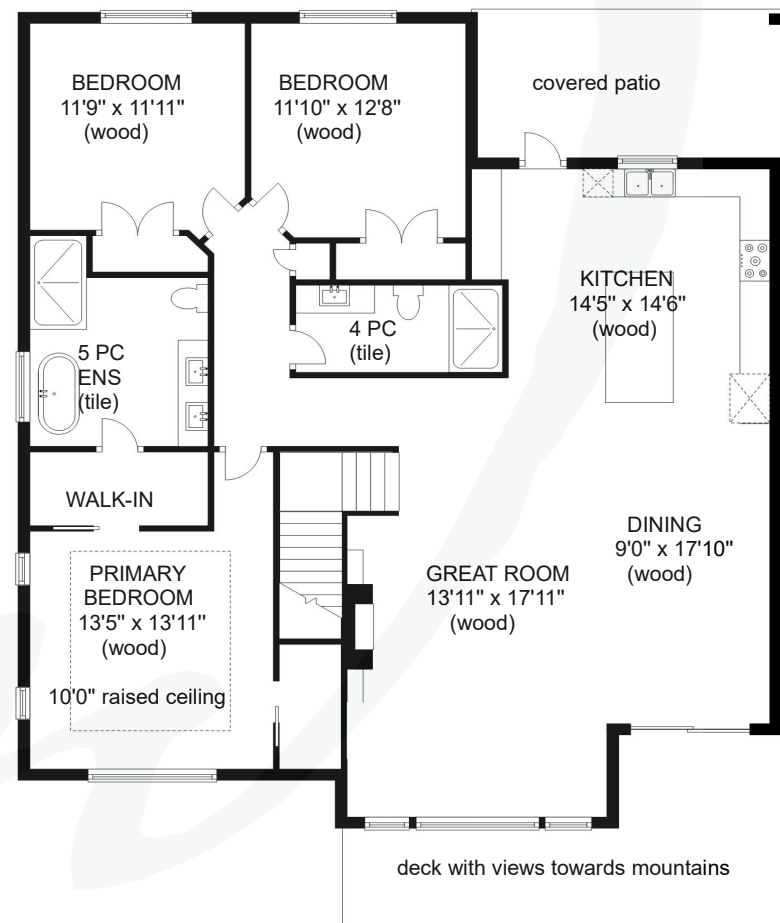

1409 CROWN ISLE BOULEVARD

LOWER 1166 sq ft
Ceiling height 9'0"

GARAGE 655 sq ft

	FINISHED SQ FT	UNFINISHED SQ FT	TOTAL SQ FT
MAIN	1705	0	1705
LOWER	1166	0	1166
TOTAL	2871	0	2871

GARAGE	0	655	655
--------	---	-----	-----

MAIN 1705 sq ft
Ceiling height 9'0"

Prepared for the exclusive use of Jane Denham
RE/MAX Ocean Pacific Realty
250-898-1220

Measurements on the plans are intended for visual reference purposes only and should be verified

Clearview Floor Plans
250 - 331 - 2564