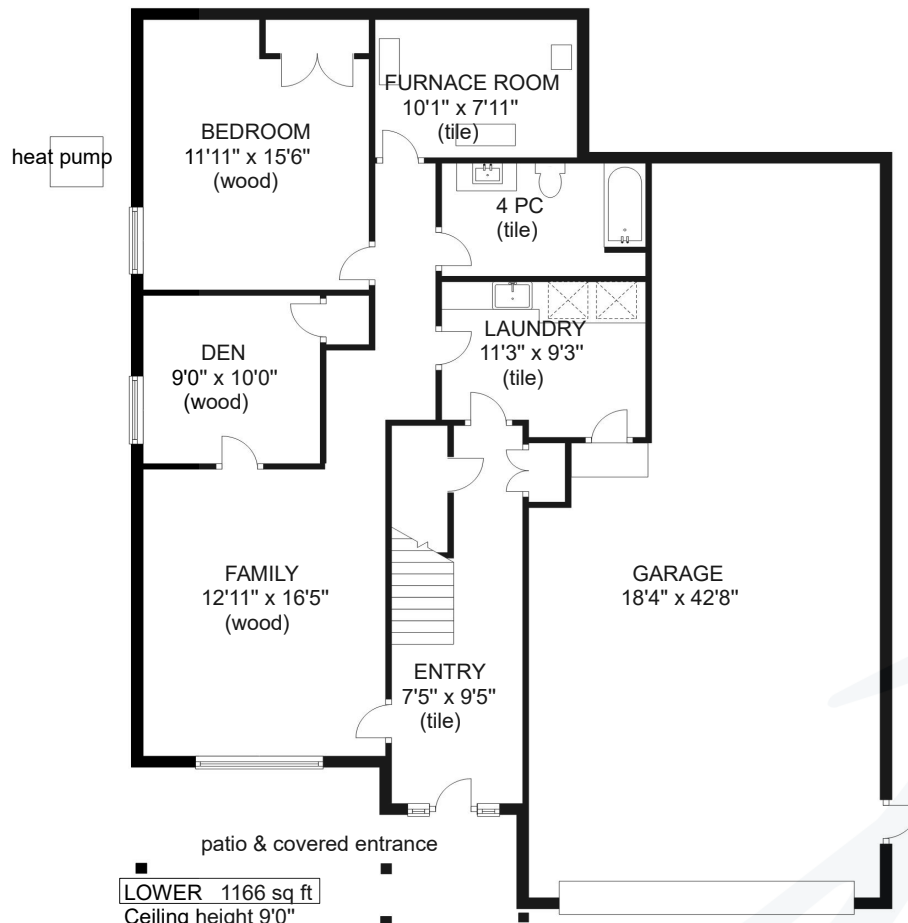

1409 CROWN ISLE BOULEVARD

LOWER 1166 sq ft
Ceiling height 9'0"

GARAGE 655 sq ft

	FINISHED SQ FT	UNFINISHED SQ FT	TOTAL SQ FT
MAIN	1705	0	1705
LOWER	1166	0	1166
TOTAL	2871	0	2871

GARAGE	0	655	655
--------	---	-----	-----

MAIN 1705 sq ft
Ceiling height 9'0"

Prepared for the exclusive use of Jane Denham
RE/MAX Ocean Pacific Realty
250-898-1220

Measurements on the plans are intended for visual reference purposes only and should be verified

Clearview Floor Plans
250 - 331 - 2564