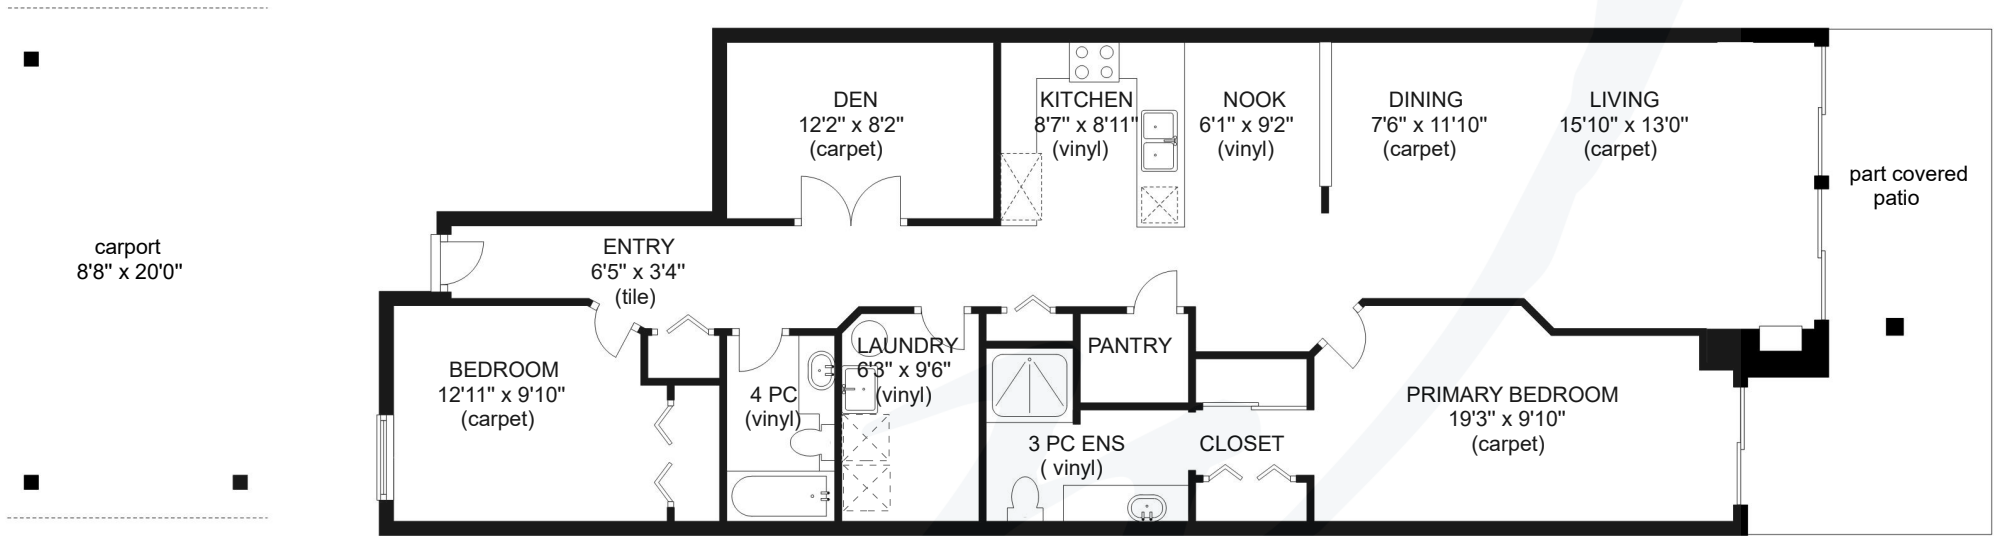

104 - 1860 COMOX AVENUE

CARPET 180 sq ft

MAIN 1367 sq ft
Ceiling height 8'0"

jane denham
REAL ESTATE GROUP

Prepared for the exclusive use of Jane Denham
RE/MAX Ocean Pacific Realty
250-898-1220

Clearview Floor Plans

250 - 331 - 2564

Measurements on the plans are intended for visual reference purposes only and should be verified