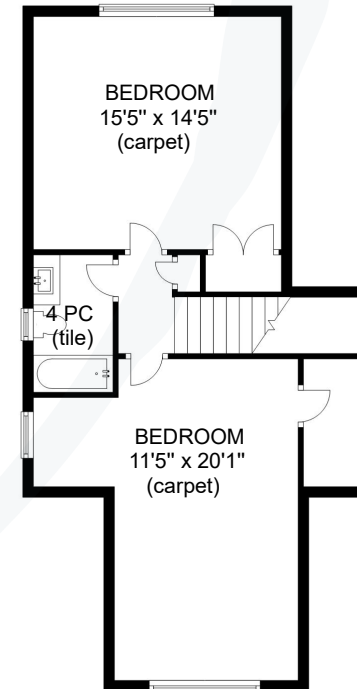

2317 YORKSHIRE PLACE

GARAGE 442 sq ft

UPPER 688 sq ft
Ceiling height 8'0"

MAIN 1648 sq ft
Ceiling height 9'0"

	FINISHED SQ FT	UNFINISHED SQ FT	TOTAL SQ FT
MAIN	1648	0	1648
UPPER	688	0	688
TOTAL	2336	0	2336

	0	442	442
GARAGE	0	442	442

Prepared for the exclusive use of Jane Denham
RE/MAX Ocean Pacific Realty
250-898-1220

Measurements on the plans are intended for visual reference purposes only and should be verified

Clearview Floor Plans
250 - 331 - 2564