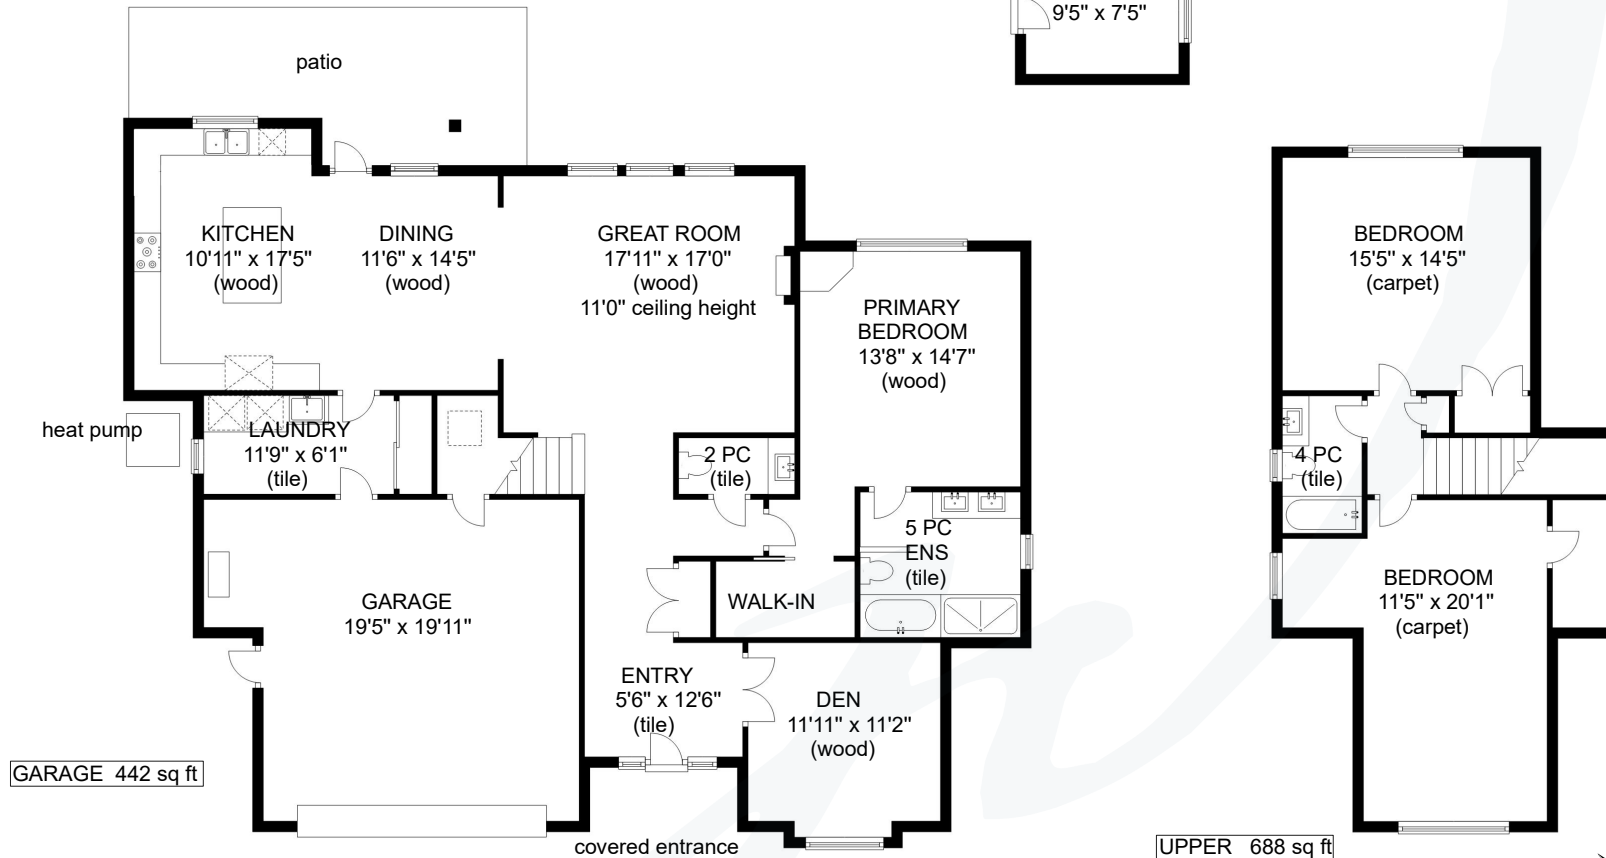

2317 YORKSHIRE PLACE

GARAGE 442 sq ft

UPPER 688 sq ft
Ceiling height 8'0"

MAIN 1648 sq ft
Ceiling height 9'0"

	FINISHED SQ FT	UNFINISHED SQ FT	TOTAL SQ FT
MAIN	1648	0	1648
UPPER	688	0	688
TOTAL	2336	0	2336

Clearview Floor Plans
250 - 331 - 2564