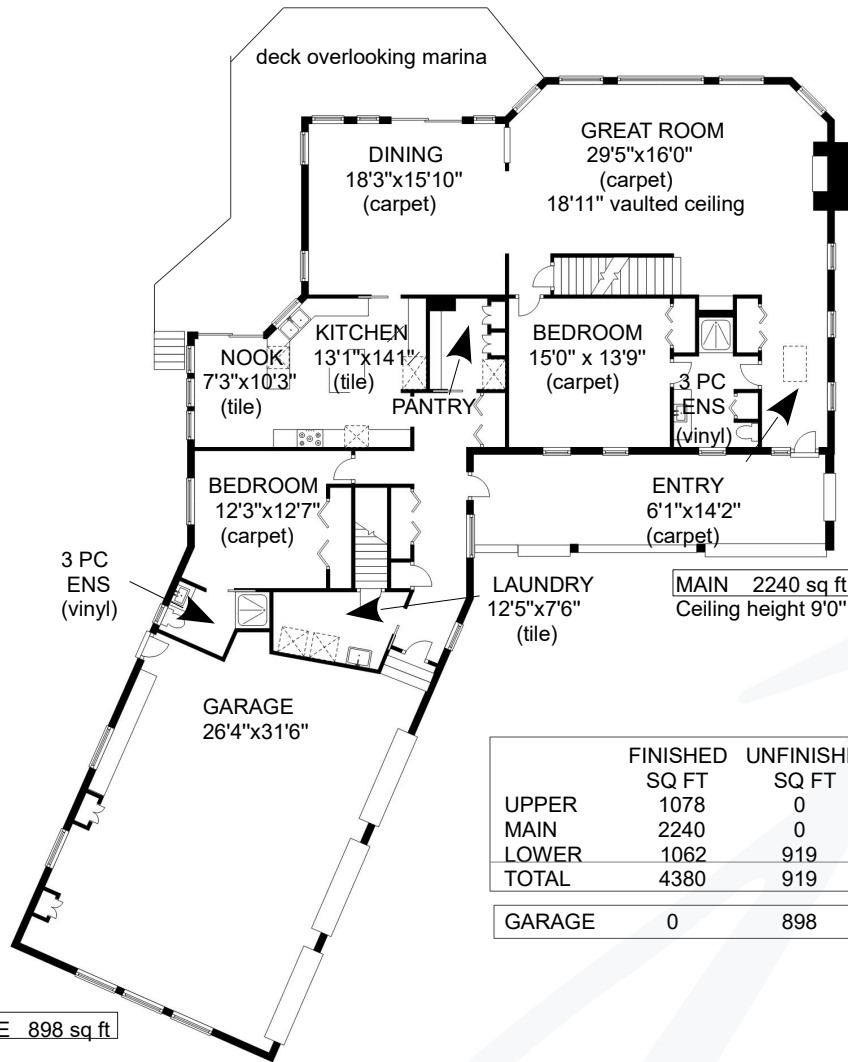

141 MANOR PLACE

covered patio overlooking marina

	FINISHED SQ FT	UNFINISHED SQ FT	TOTAL SQ FT
UPPER	1078	0	1078
MAIN	2240	0	2240
LOWER	1062	919	1981
TOTAL	4380	919	5299

GARAGE	0	898	898
--------	---	-----	-----

GARAGE 898 sq ft

deck overlooking marina

UPPER 1078 sq ft Ceiling height 9'10"