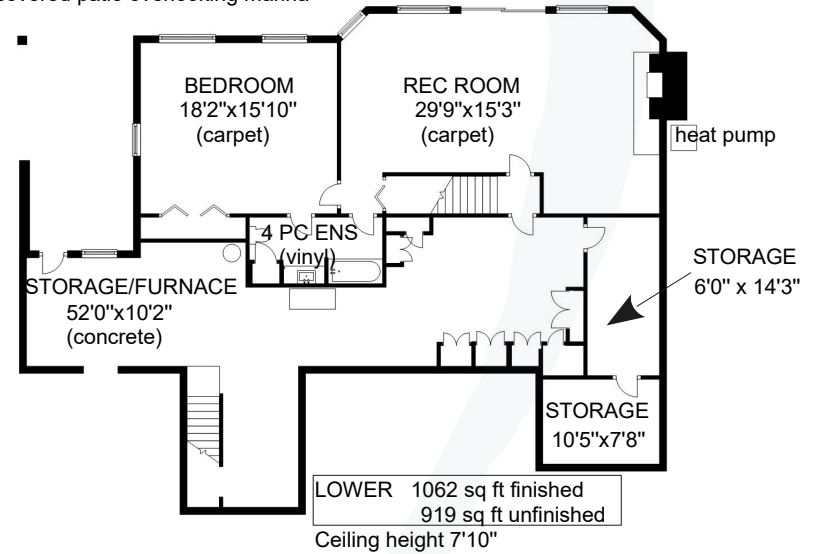

141 MANOR PLACE

covered patio overlooking marina

	FINISHED SQ FT	UNFINISHED SQ FT	TOTAL SQ FT
UPPER	1078	0	1078
MAIN	2240	0	2240
LOWER	1062	919	1981
TOTAL	4380	919	5299

GARAGE	0	898	898
--------	---	-----	-----

GARAGE 898 sq ft

deck overlooking marina

UPPER 1078 sq ft Ceiling height 9'10"