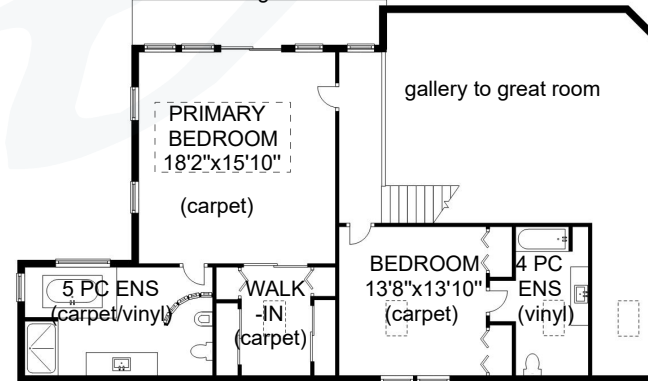

141 MANOR PLACE

covered patio overlooking marina

	FINISHED SQ FT	UNFINISHED SQ FT	TOTAL SQ FT
UPPER	1078	0	1078
MAIN	2240	0	2240
LOWER	1062	919	1981
TOTAL	4380	919	5299

GARAGE	0	898	898
--------	---	-----	-----

GARAGE 898 sq ft

deck overlooking marina

UPPER 1078 sq ft Ceiling height 9'10"