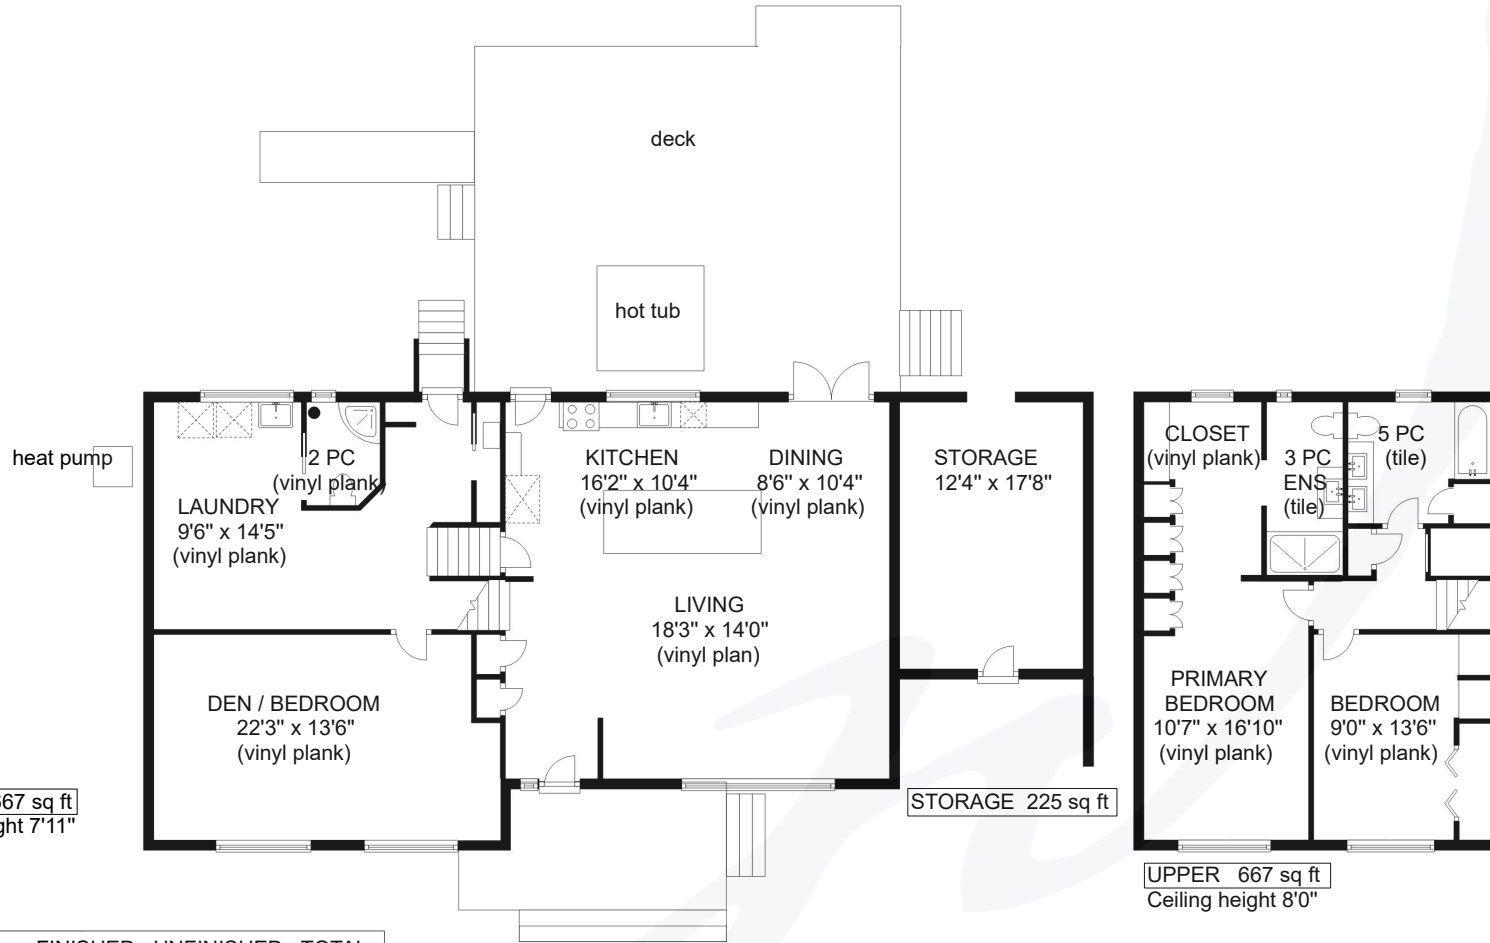

1928 BUENA VISTA AVENUE

LOWER 667 sq ft
Ceiling height 7'11"

STORAGE 225 sq ft

UPPER 667 sq ft
Ceiling height 8'0"

MAIN 625 sq ft
Ceiling height 8'0"

	FINISHED SQ FT	UNFINISHED SQ FT	TOTAL SQ FT
UPPER	667	0	667
MAIN	625	0	625
LOWER	667	0	667
TOTAL	1959	0	1959

STORAGE	0	225	225
---------	---	-----	-----

Prepared for the exclusive use of Jane Denham
RE/MAX Ocean Pacific Realty
250-898-1220

Measurements on the plans are intended for visual reference purposes only and should be verified

Clearview Floor Plans
250 - 331 - 2564