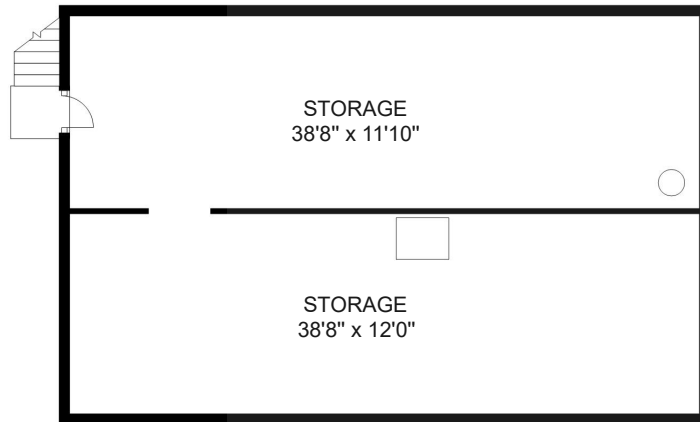

1400 VALLEY VIEW DRIVE

SHOP 96 sq ft

CARPORT 192 sq ft

BASEMENT STORAGE 1000 sq ft
Ceiling height 6'6"

MAIN 1575 sq ft
Ceiling height 8'0"