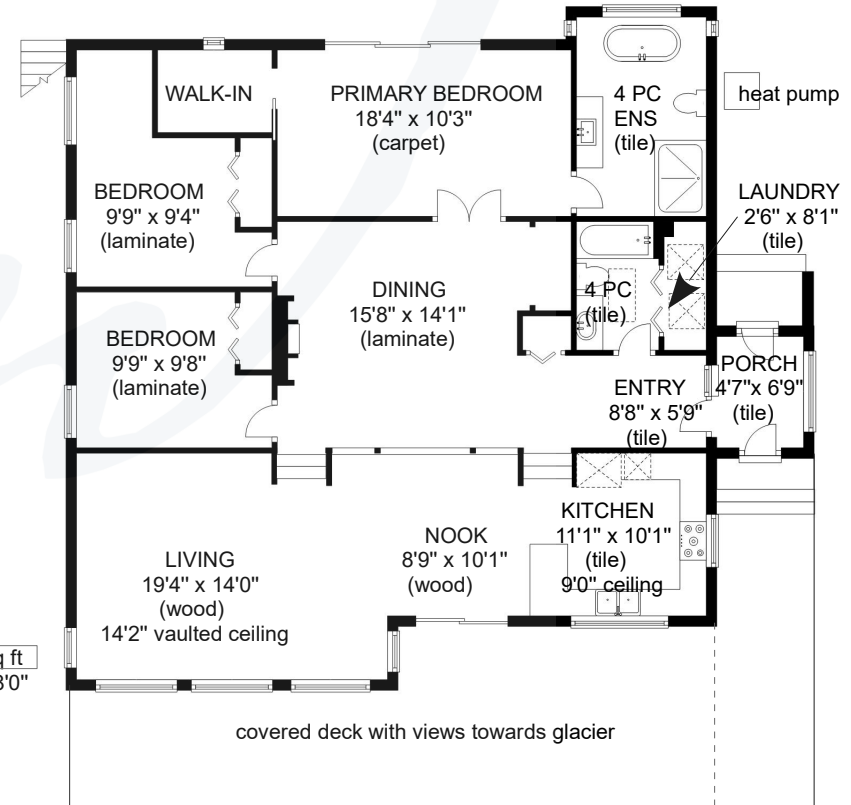

1400 VALLEY VIEW DRIVE

SHOP 96 sq ft

CARPORT 192 sq ft

BASEMENT STORAGE 1000 sq ft
Ceiling height 6'6"

MAIN 1575 sq ft
Ceiling height 8'0"