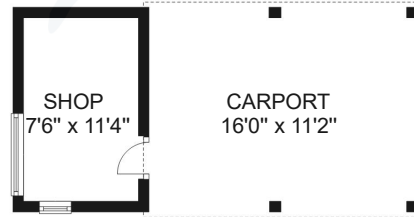

1400 VALLEY VIEW DRIVE

SHOP 96 sq ft

CARPORT 192 sq ft

BASEMENT STORAGE 1000 sq ft
Ceiling height 6'6"

MAIN 1575 sq ft
Ceiling height 8'0"