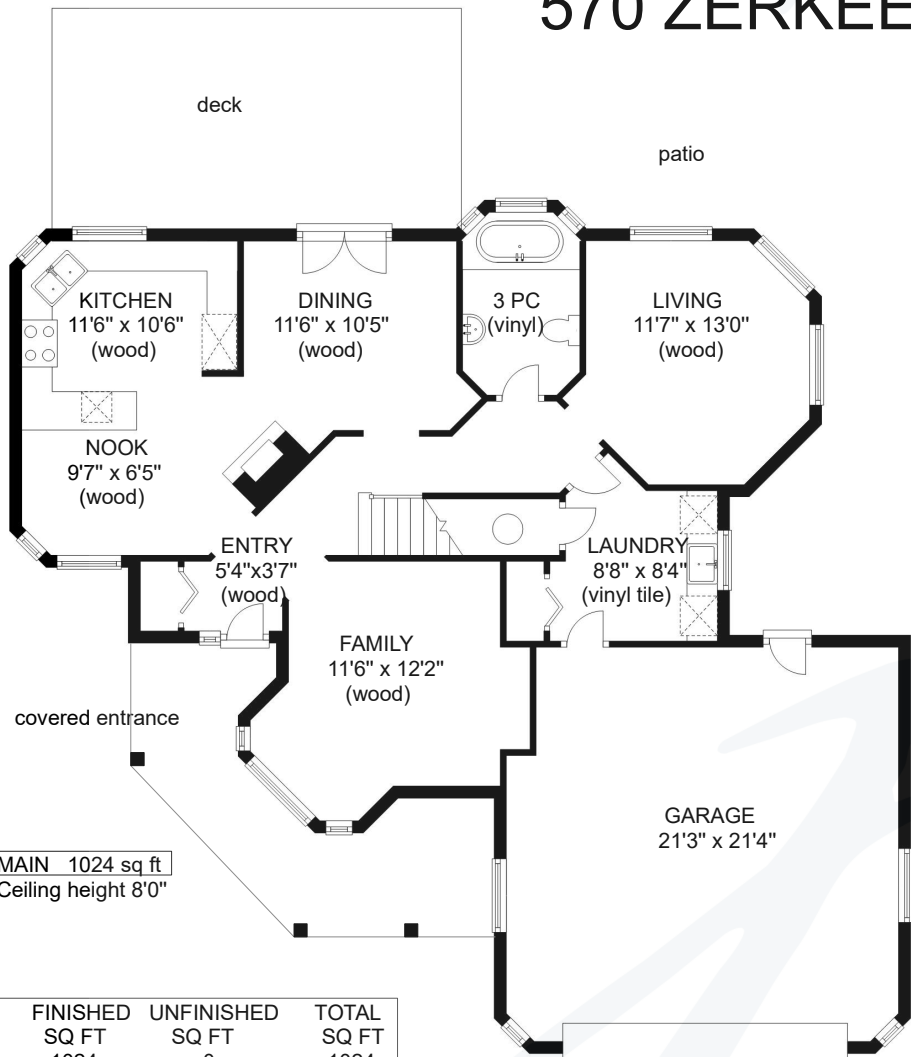

# 570 ZERKEE PLACE

MAIN 1024 sq ft  
Ceiling height 8'0"

UPPER 1017 sq ft  
Ceiling height 8'0"

GARAGE 467 sq ft

	FINISHED SQ FT	UNFINISHED SQ FT	TOTAL SQ FT
MAIN	1024	0	1024
UPPER	1017	0	1017
TOTAL	2041	0	2041

GARAGE	0	467	467
--------	---	-----	-----

Prepared for the exclusive use of Jane Denham  
RE/MAX Ocean Pacific Realty  
250-898-1220

Clearview Floor Plans  
250 - 331 - 2564

Measurements on the plans are intended for visual reference purposes only and should be verified