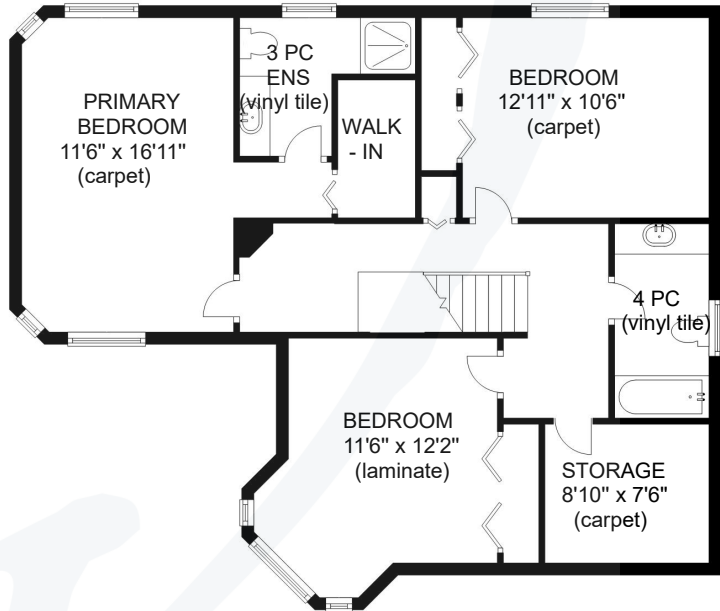

# 570 ZERKEE PLACE

MAIN 1024 sq ft  
Ceiling height 8'0"

UPPER 1017 sq ft  
Ceiling height 8'0"

GARAGE 467 sq ft

	FINISHED SQ FT	UNFINISHED SQ FT	TOTAL SQ FT
MAIN	1024	0	1024
UPPER	1017	0	1017
TOTAL	2041	0	2041

GARAGE	0	467	467
--------	---	-----	-----

Prepared for the exclusive use of Jane Denham  
RE/MAX Ocean Pacific Realty  
250-898-1220

Clearview Floor Plans  
250 - 331 - 2564

Measurements on the plans are intended for visual reference purposes only and should be verified