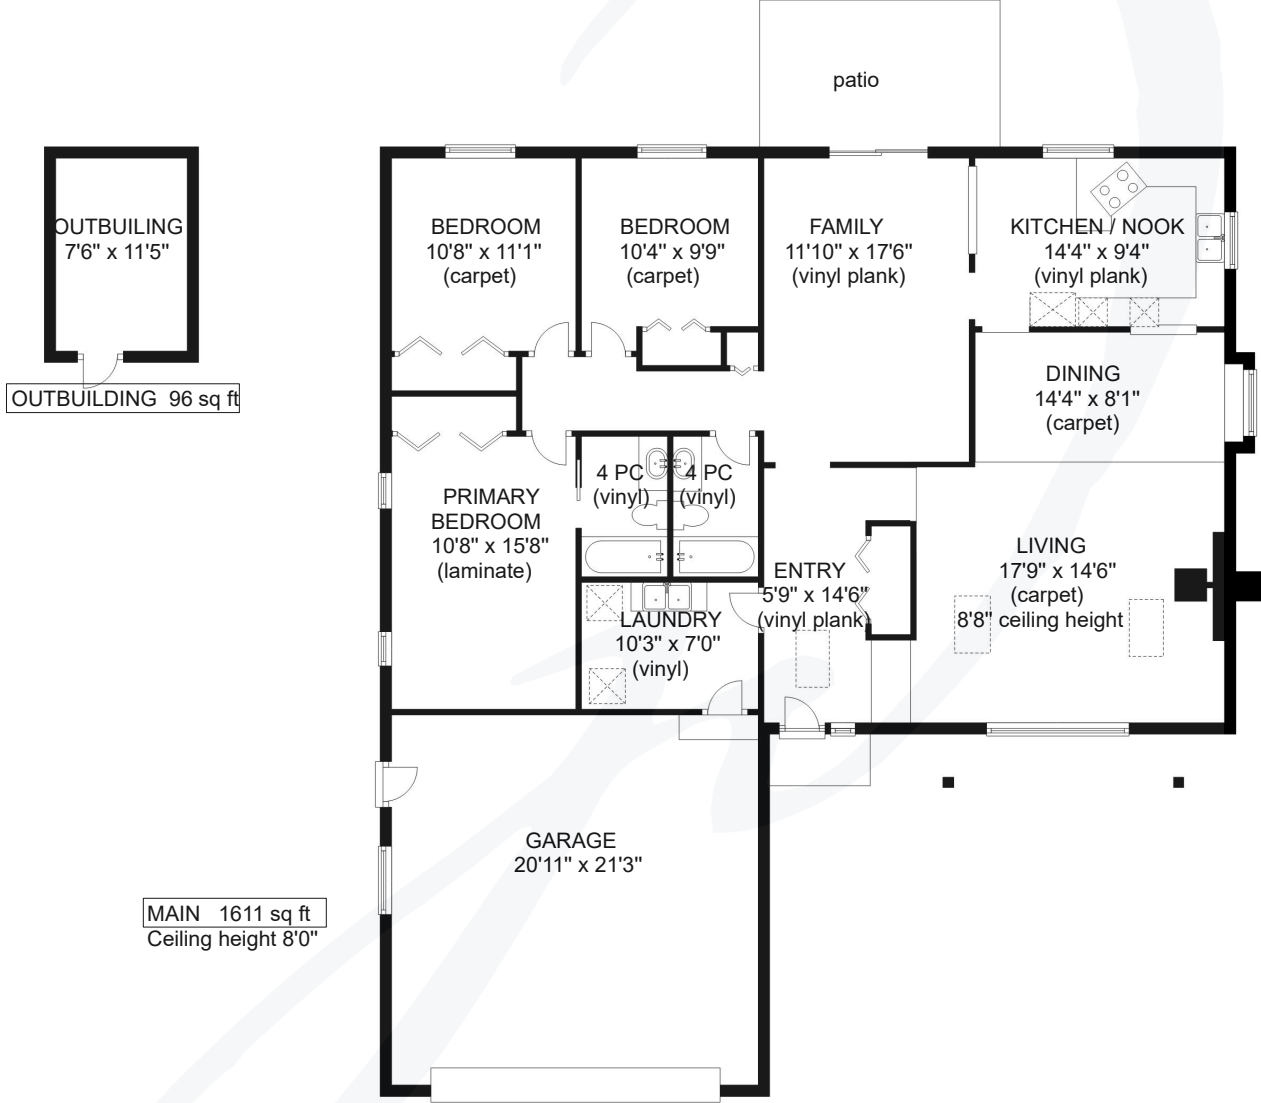

1140 WILLIAMS ROAD

jane denham
REAL ESTATE GROUP

Prepared for the exclusive use of Jane Denham
RE/MAX Ocean Pacific Realty
250-898-1220

Measurements on the plans are intended for visual reference purposes only and should be verified

Clearview Floor Plans
250 - 331 - 2564