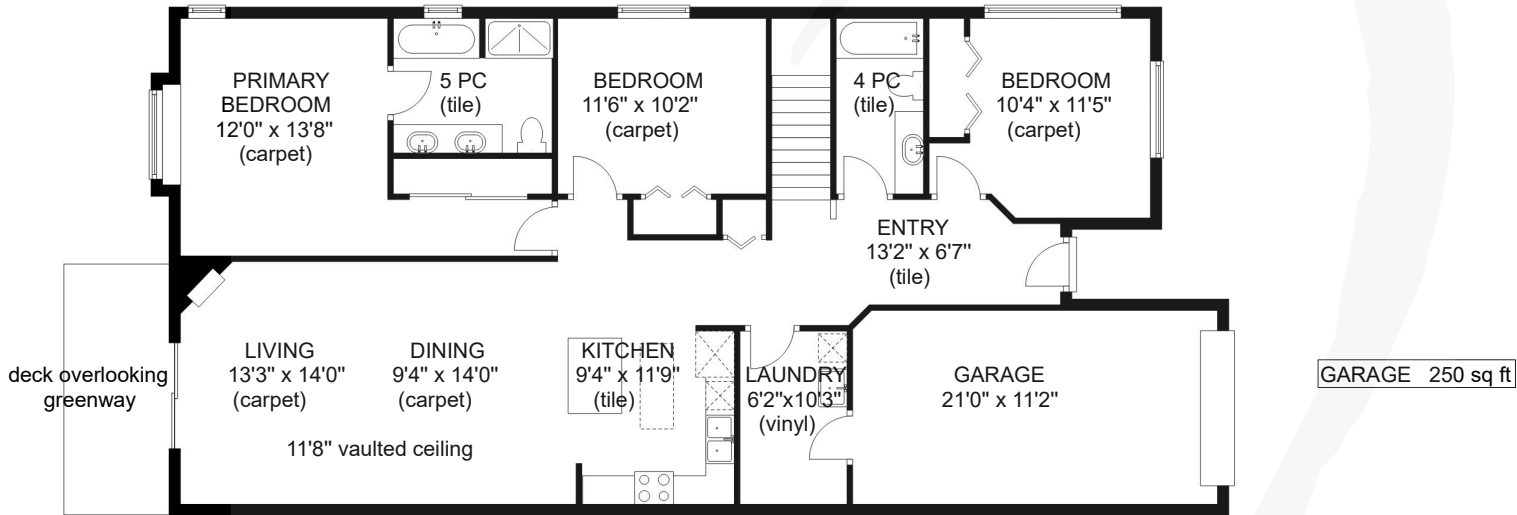

47 - 2001 BLUE JAY PLACE

MAIN 1397 sq ft finished
Ceiling height 9'0"

GARAGE 250 sq ft

LOWER 1048 sq ft finished
349 sq ft unfinished
Ceiling height 7'10"

	FINISHED SQ FT	UNFINISHED SQ FT	TOTAL SQ FT
MAIN	1397	0	1397
LOWER	1048	349	1397
TOTAL	2445	349	2794

GARAGE	0	250	250
--------	---	-----	-----

jane denham
REAL ESTATE GROUP

Prepared for the exclusive use of Jane Denham
RE/MAX Ocean Pacific Realty
250-898-1220

Clearview Floor Plans

250 - 331 - 2564

Measurements on the plans are intended for visual reference purposes only and should be verified