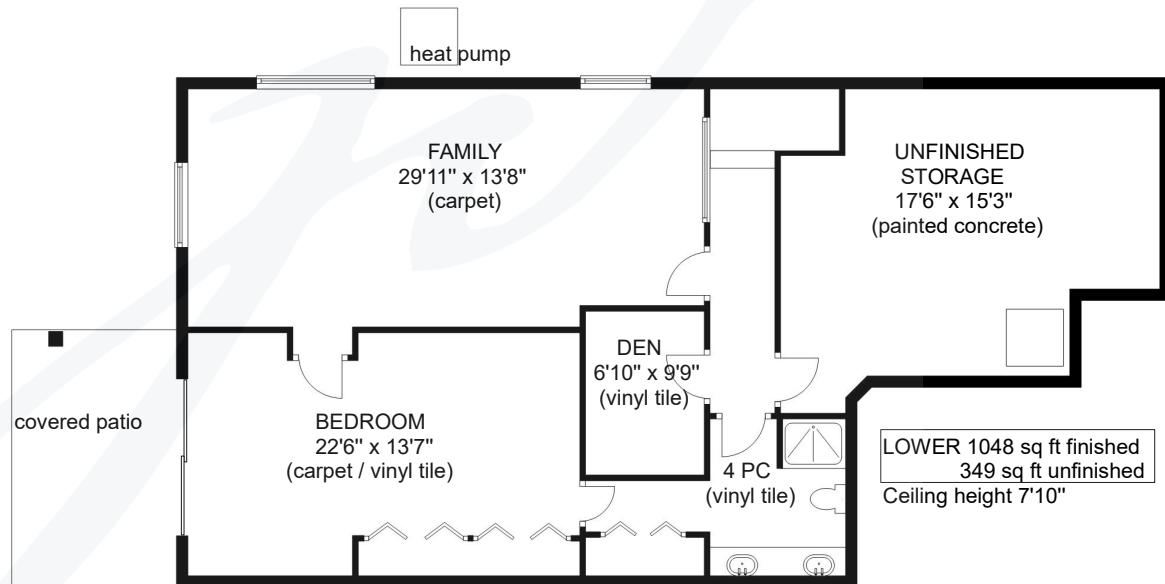

47 - 2001 BLUE JAY PLACE

MAIN 1397 sq ft finished
Ceiling height 9'0"

GARAGE 250 sq ft

LOWER 1048 sq ft finished
349 sq ft unfinished
Ceiling height 7'10"

	FINISHED SQ FT	UNFINISHED SQ FT	TOTAL SQ FT
MAIN	1397	0	1397
LOWER	1048	349	1397
TOTAL	2445	349	2794

GARAGE	0	250	250
--------	---	-----	-----

jane denham
REAL ESTATE GROUP

Prepared for the exclusive use of Jane Denham
RE/MAX Ocean Pacific Realty
250-898-1220

Clearview Floor Plans

250 - 331 - 2564

Measurements on the plans are intended for visual reference purposes only and should be verified