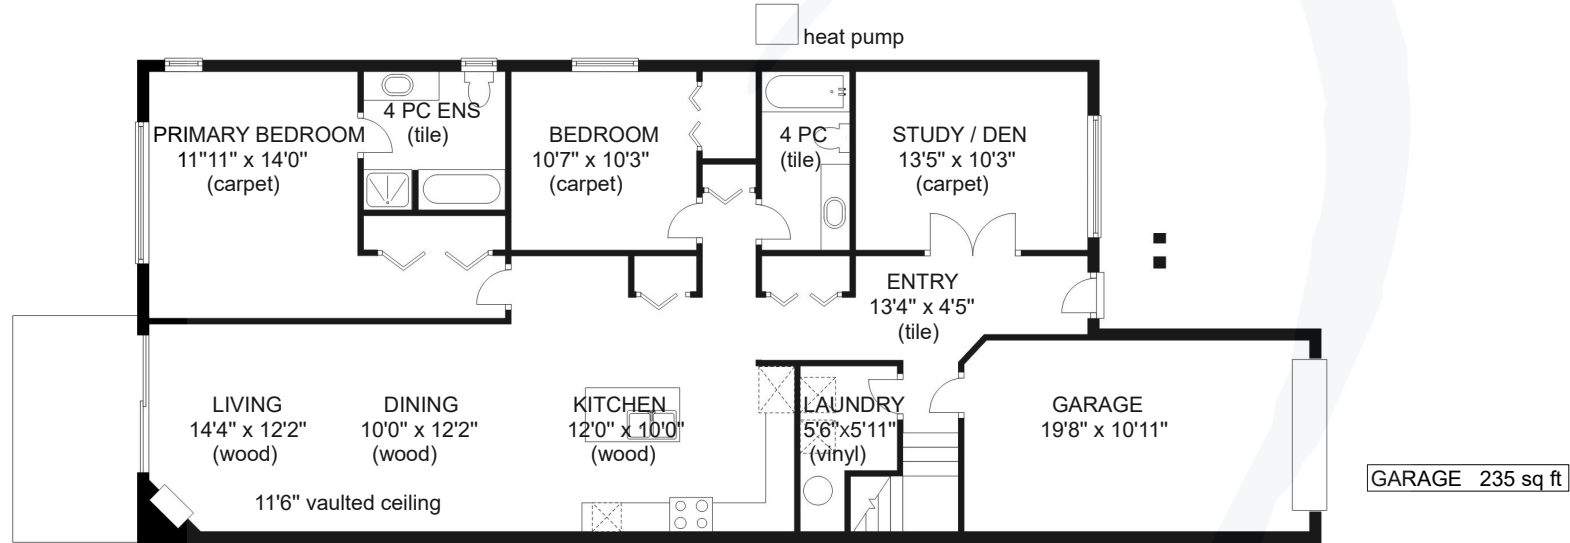

6 - 2001 BLUE JAY PLACE

MAIN 1389 sq ft
Ceiling height 9'0"

	FINISHED SQ FT	UNFINISHED SQ FT	TOTAL SQ FT
MAIN	1389	0	1389
LOWER	1020	369	1389
TOTAL	2409	369	2778

GARAGE	0	235	235
--------	---	-----	-----

jane denham
REAL ESTATE GROUP

Prepared for the exclusive use of Jane Denham
RE/MAX Ocean Pacific Realty
250-898-1220

Measurements on the plans are intended for visual reference purposes only and should be verified

Clearview Floor Plans

250 - 331 - 2564