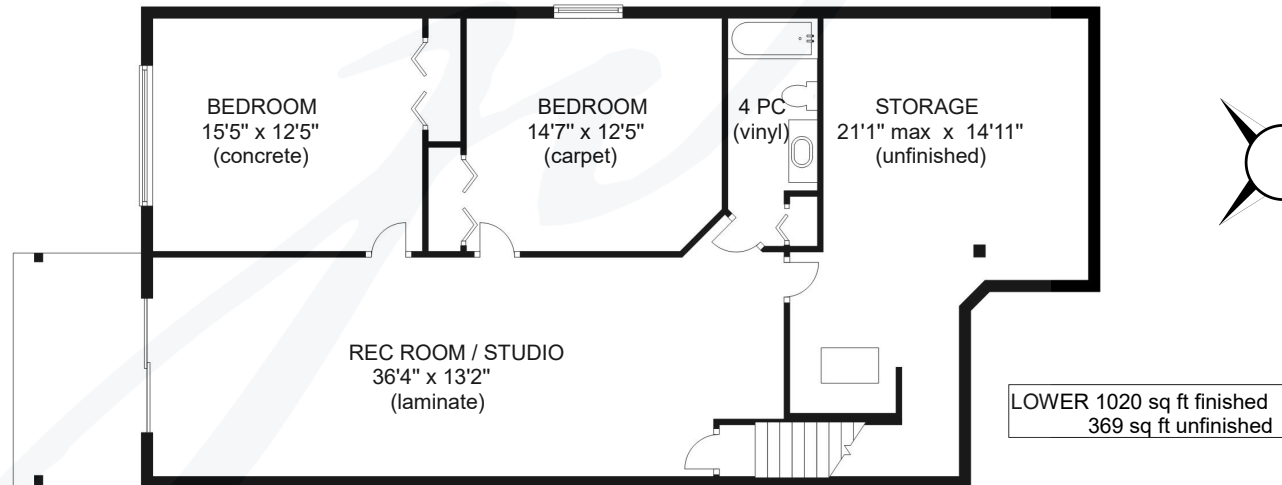

6 - 2001 BLUE JAY PLACE

MAIN 1389 sq ft
Ceiling height 9'0"

	FINISHED SQ FT	UNFINISHED SQ FT	TOTAL SQ FT
MAIN	1389	0	1389
LOWER	1020	369	1389
TOTAL	2409	369	2778

GARAGE	0	235	235
--------	---	-----	-----

jane denham
REAL ESTATE GROUP

Prepared for the exclusive use of Jane Denham
RE/MAX Ocean Pacific Realty
250-898-1220

Measurements on the plans are intended for visual reference purposes only and should be verified

Clearview Floor Plans

250 - 331 - 2564