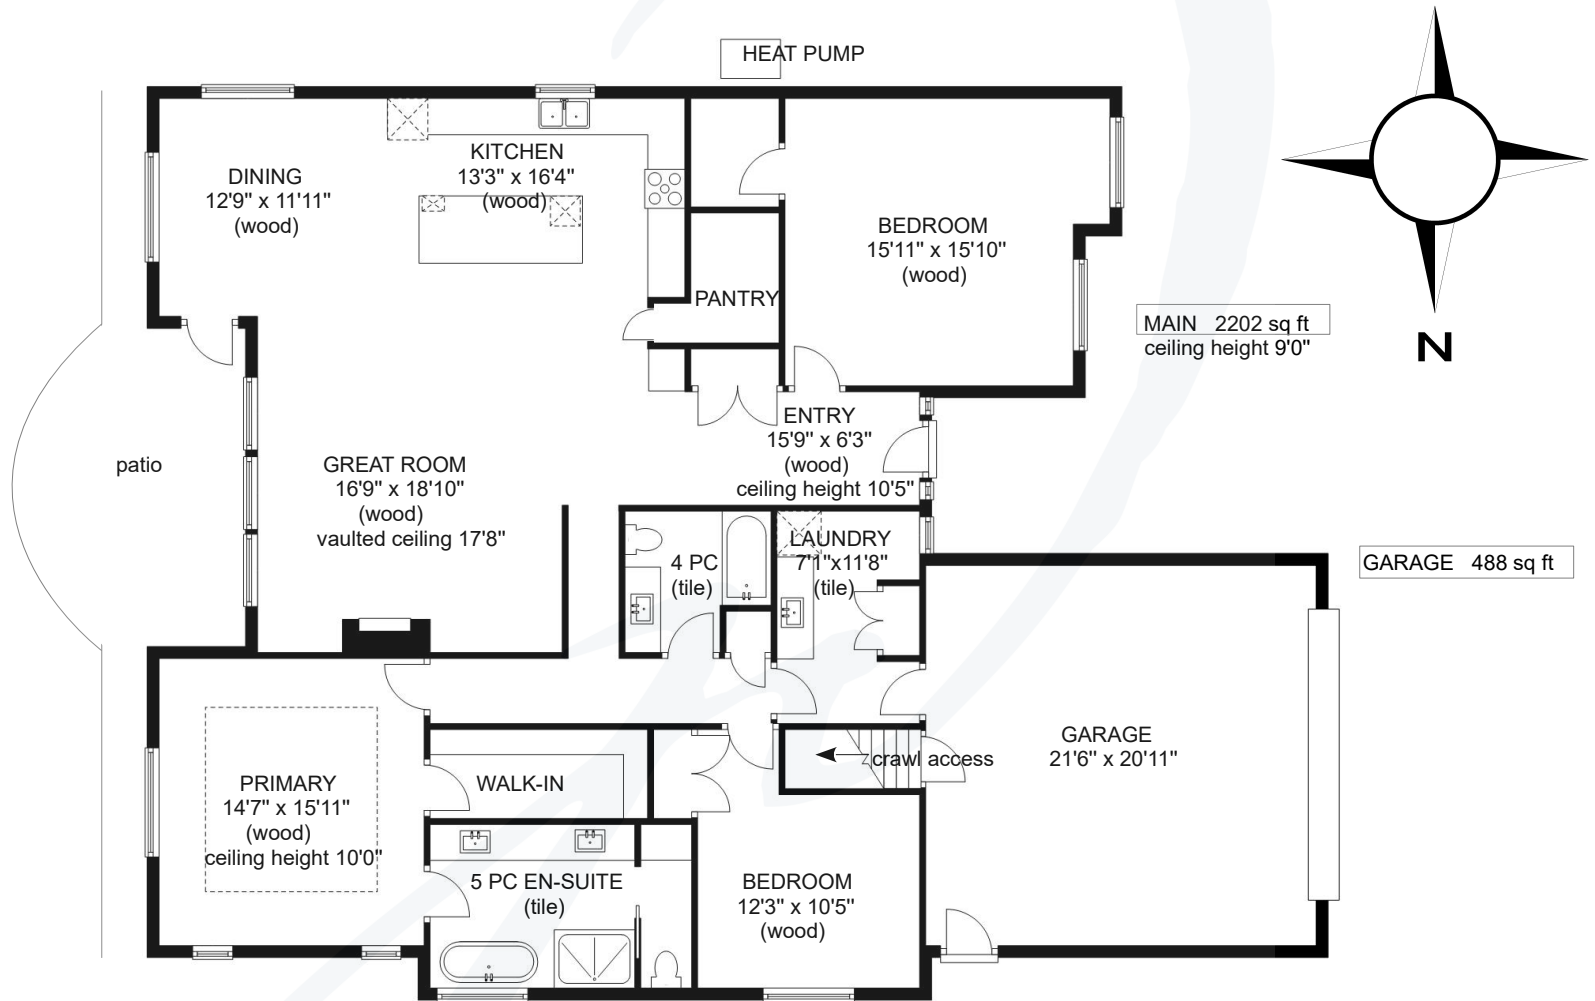

# 2389 CROWN ISLE DRIVE

Prepared for the exclusive use of Jane Denham  
RE/MAX Ocean Pacific Realty  
250-898-1220

Measurements on the plans are intended for visual reference purposes only and should be verified