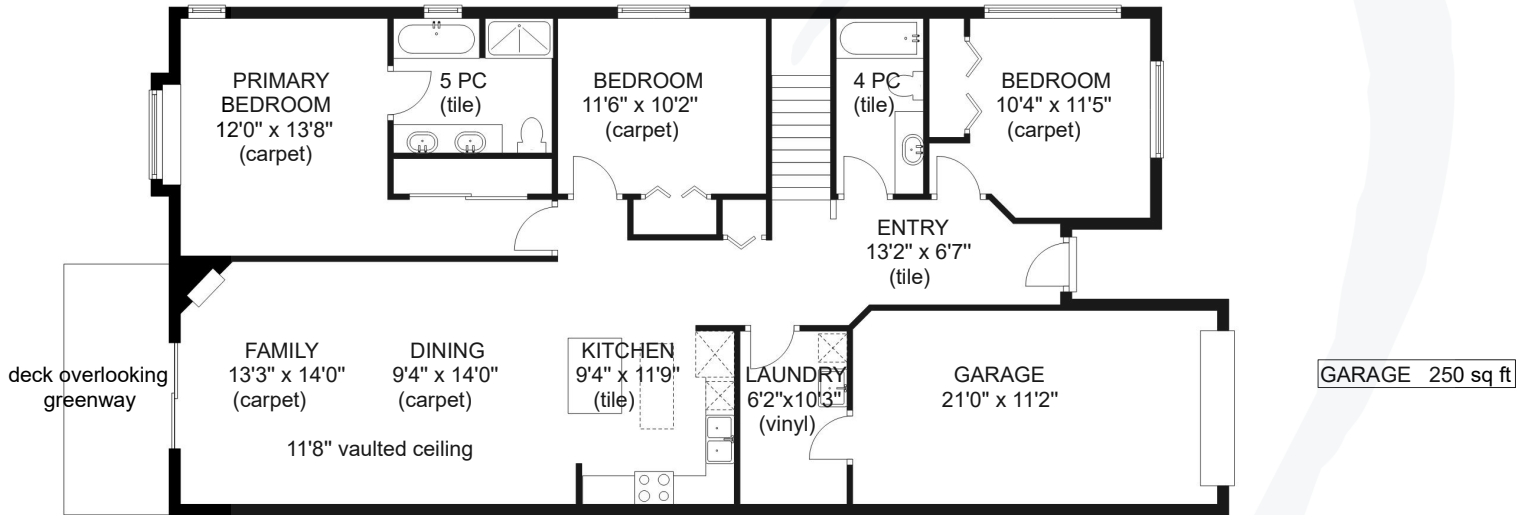

# 47 - 2001 BLUE JAY PLACE

MAIN 1397 sq ft finished  
Ceiling height 9'0"

GARAGE 250 sq ft

LOWER 1048 sq ft finished  
349 sq ft unfinished  
Ceiling height 7'10"

	FINISHED SQ FT	UNFINISHED SQ FT	TOTAL SQ FT
MAIN	1397	0	1397
LOWER	1048	349	1397
TOTAL	2445	349	2794

GARAGE	0	250	250
--------	---	-----	-----

**jane denham**  
REAL ESTATE GROUP

Prepared for the exclusive use of Jane Denham  
RE/MAX Ocean Pacific Realty  
250-898-1220

**Clearview Floor Plans**

250 - 331 - 2564

Measurements on the plans are intended for visual reference purposes only and should be verified