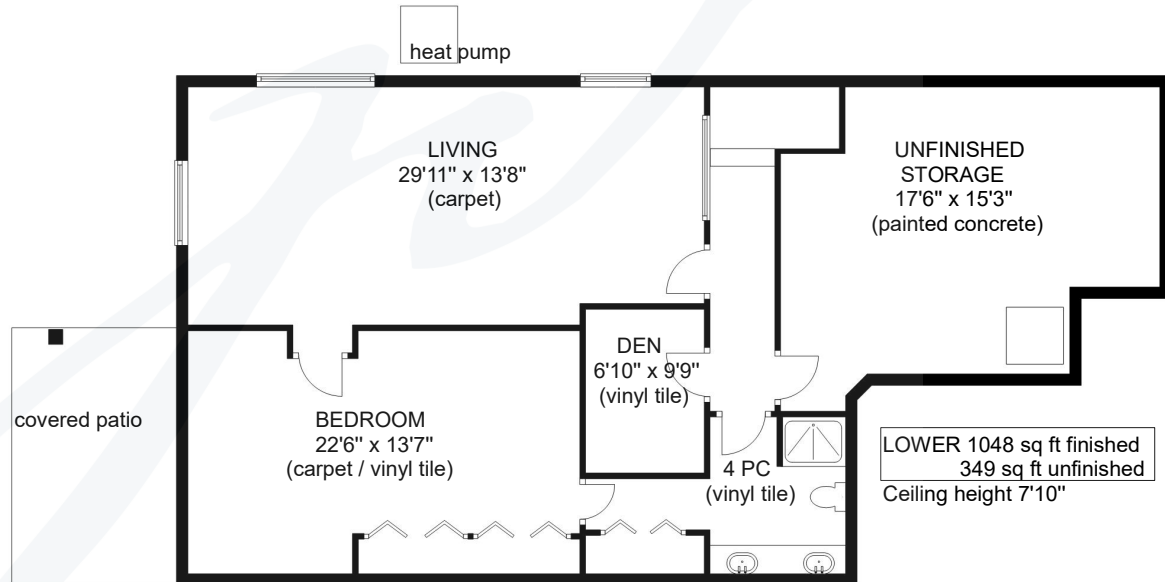

# 47 - 2001 BLUE JAY PLACE

MAIN 1397 sq ft finished  
Ceiling height 9'0"

GARAGE 250 sq ft

LOWER 1048 sq ft finished  
349 sq ft unfinished  
Ceiling height 7'10"

	FINISHED SQ FT	UNFINISHED SQ FT	TOTAL SQ FT
MAIN	1397	0	1397
LOWER	1048	349	1397
TOTAL	2445	349	2794

GARAGE	0	250	250
--------	---	-----	-----

**jane denham**  
REAL ESTATE GROUP

Prepared for the exclusive use of Jane Denham  
RE/MAX Ocean Pacific Realty  
250-898-1220

**Clearview Floor Plans**

250 - 331 - 2564

Measurements on the plans are intended for visual reference purposes only and should be verified