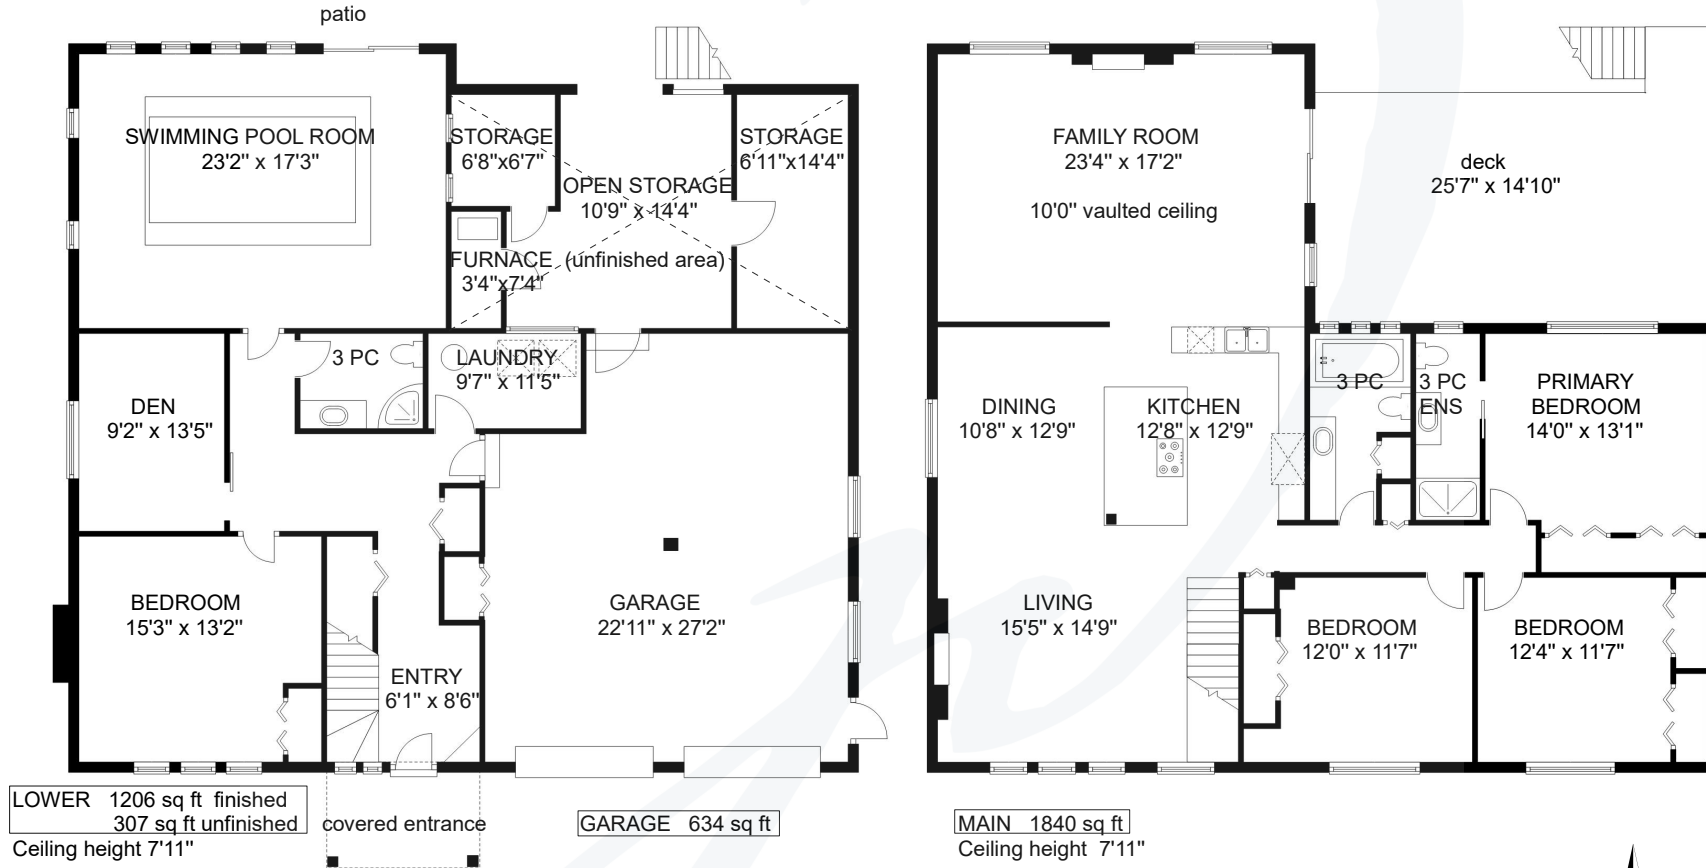

680 TOTEM CRESCENT

	FINISHED SQ FT	UNFINISHED SQ FT	TOTAL SQ FT
MAIN	1840	0	1840
LOWER	1206	307	1513
TOTAL	3046	307	3353
GARAGE	0	634	634

Prepared for the exclusive use of Jane Denham
RE/MAX Ocean Pacific Realty
250-898-1220

Measurements on the plans are intended for visual reference purposes only and should be verified

Clearview Floor Plans
250 - 331 - 2564