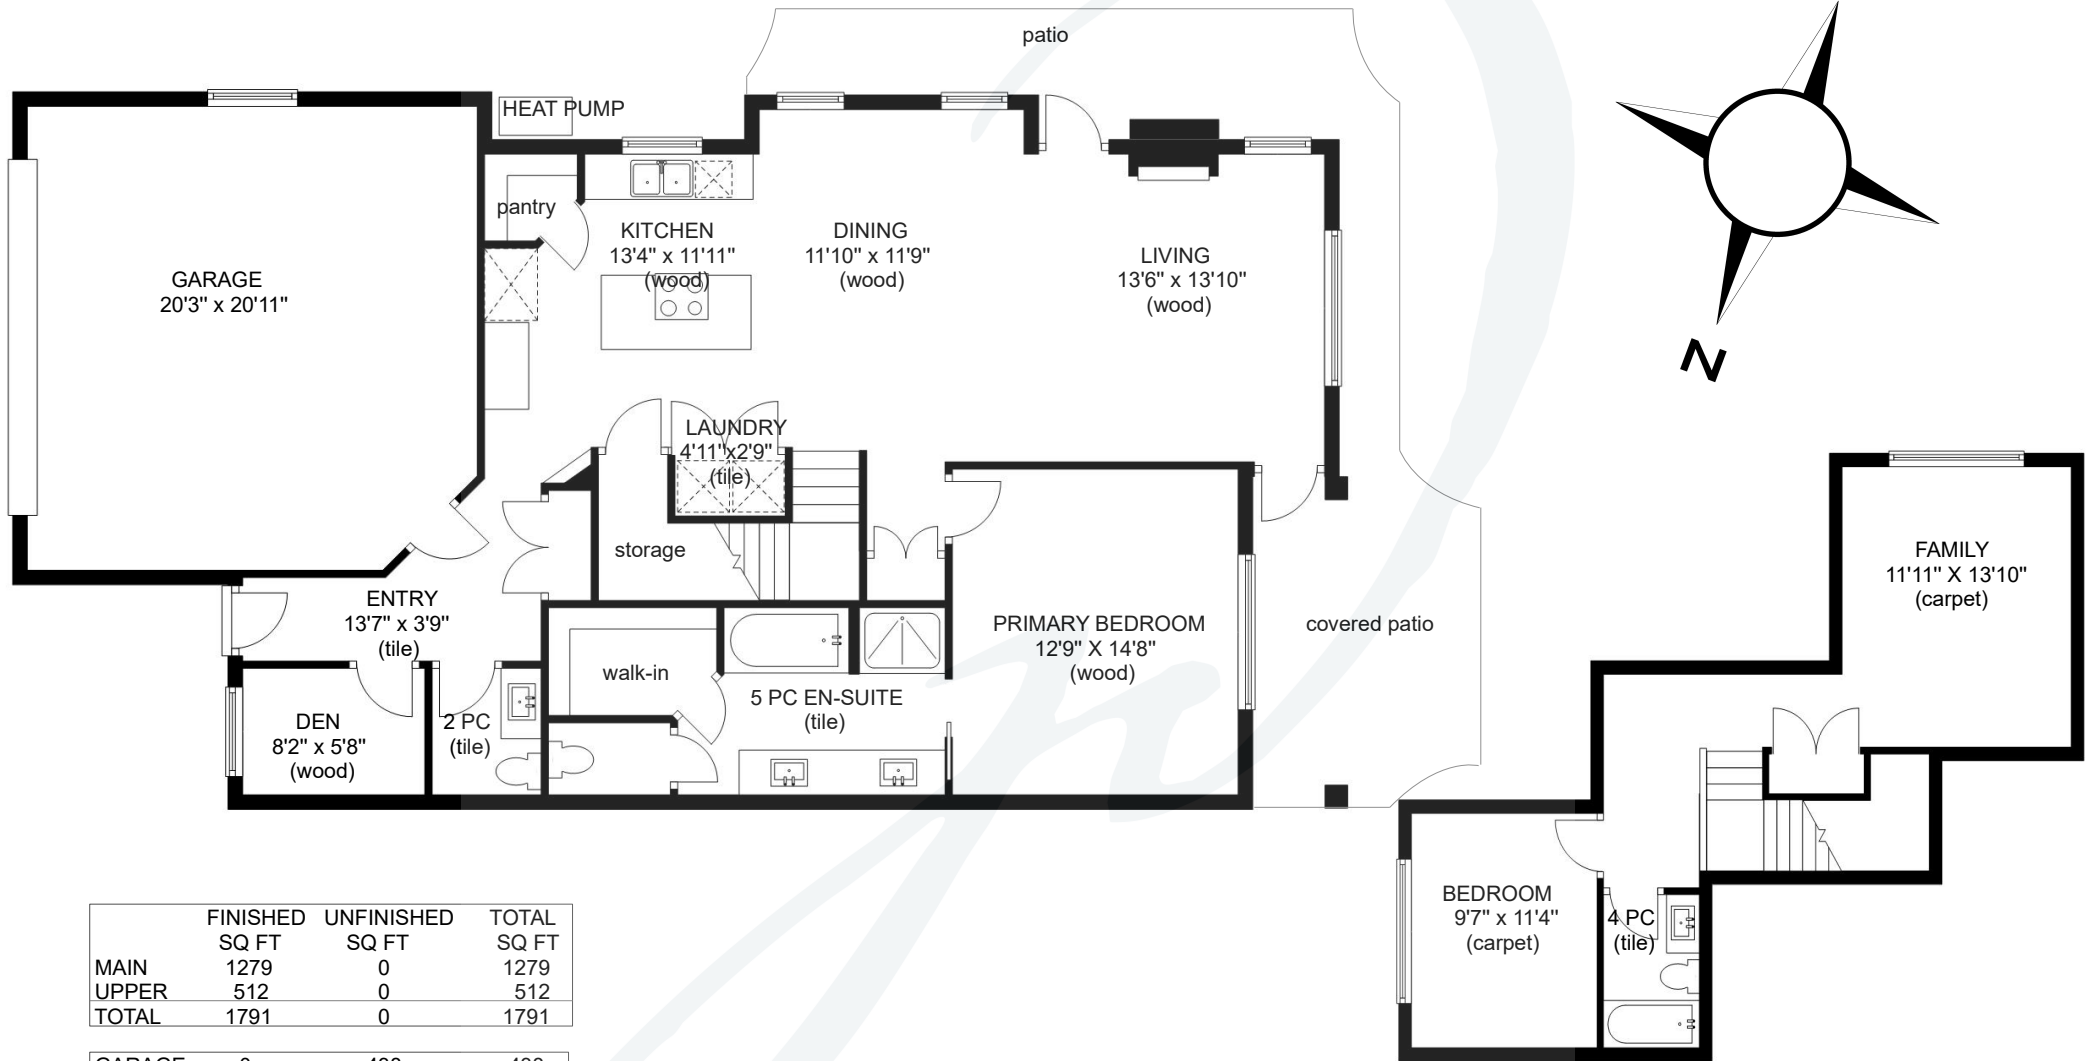

115 – 1055 CROWN ISLE DRIVE

	FINISHED SQ FT	UNFINISHED SQ FT	TOTAL SQ FT
MAIN	1279	0	1279
UPPER	512	0	512
TOTAL	1791	0	1791

GARAGE	0	438	438
--------	---	-----	-----

Prepared for the exclusive use of Jane Denham
RE/MAX Ocean Pacific Realty
250-898-1220

Measurements on the plans are intended for visual reference purposes only and should be verified