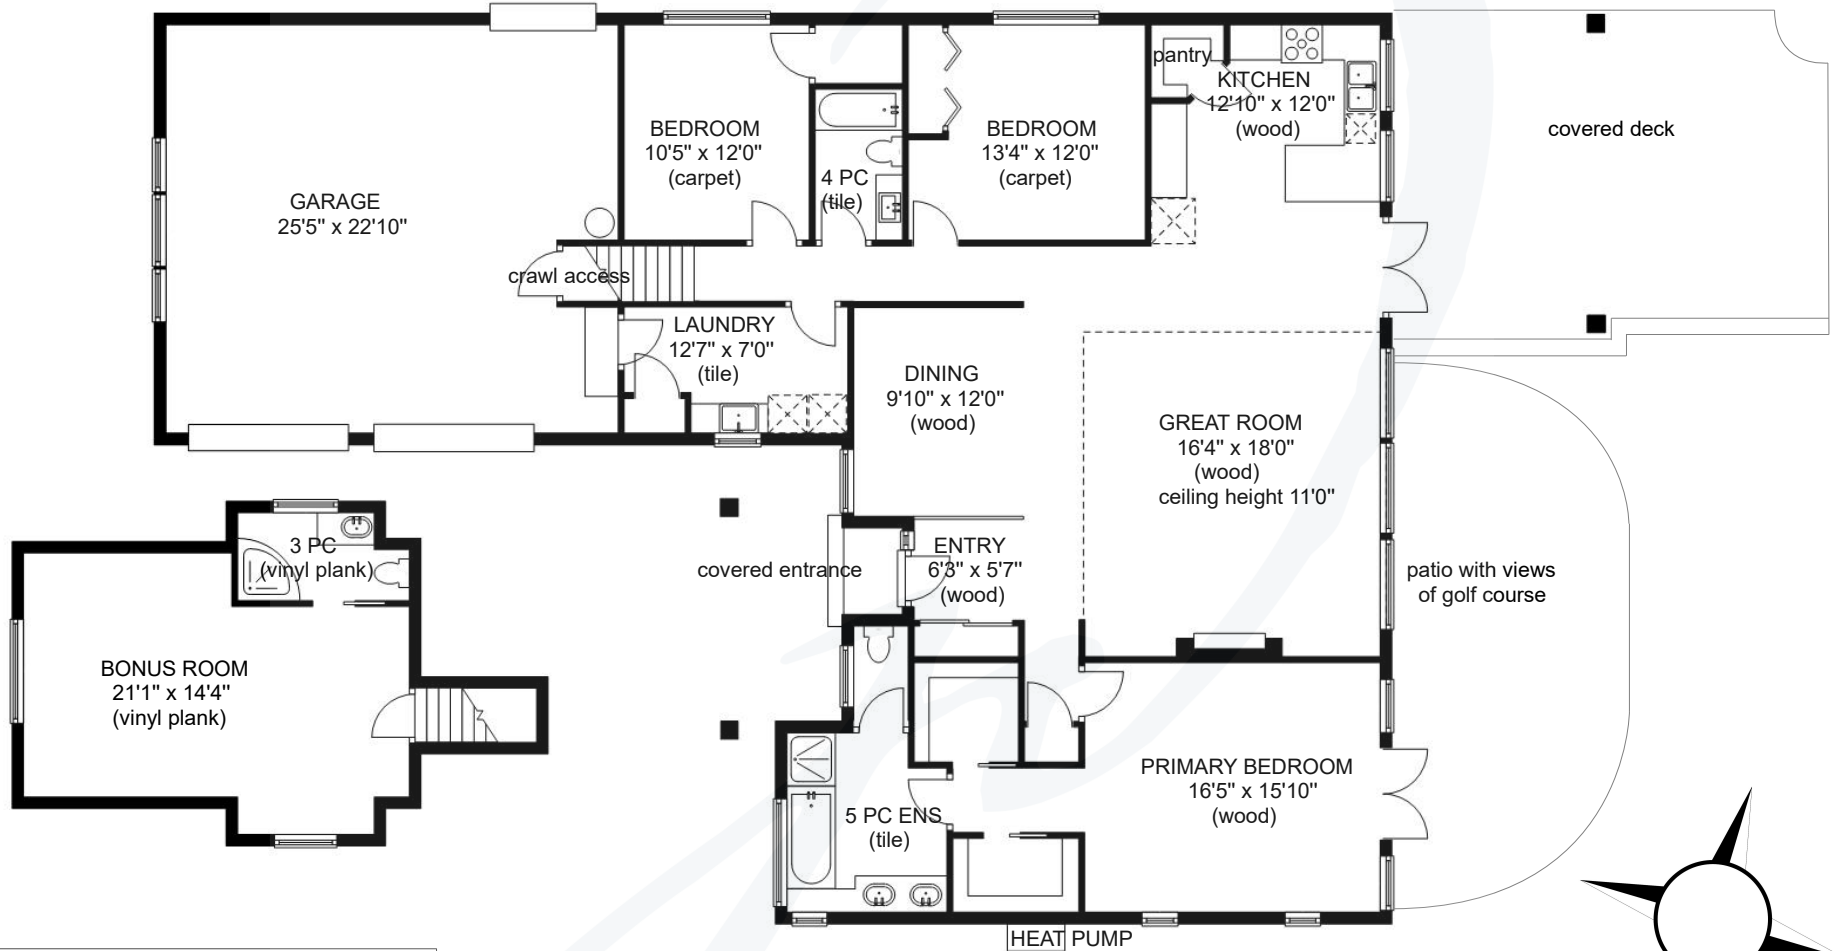

3304 ROYAL VISTA WAY

	FINISHED SQ FT	UNFINISHED SQ FT	TOTAL SQ FT
MAIN	1928	0	1928
UPPER	382	0	382
TOTAL	2310	0	2310
<hr/>			
GARAGE	0	606	606

Prepared for the exclusive use of Jane Denham
 RE/MAX Ocean Pacific Realty 250-898-1220
 Measurements on the plans are intended for visual reference purposes only and should be verified