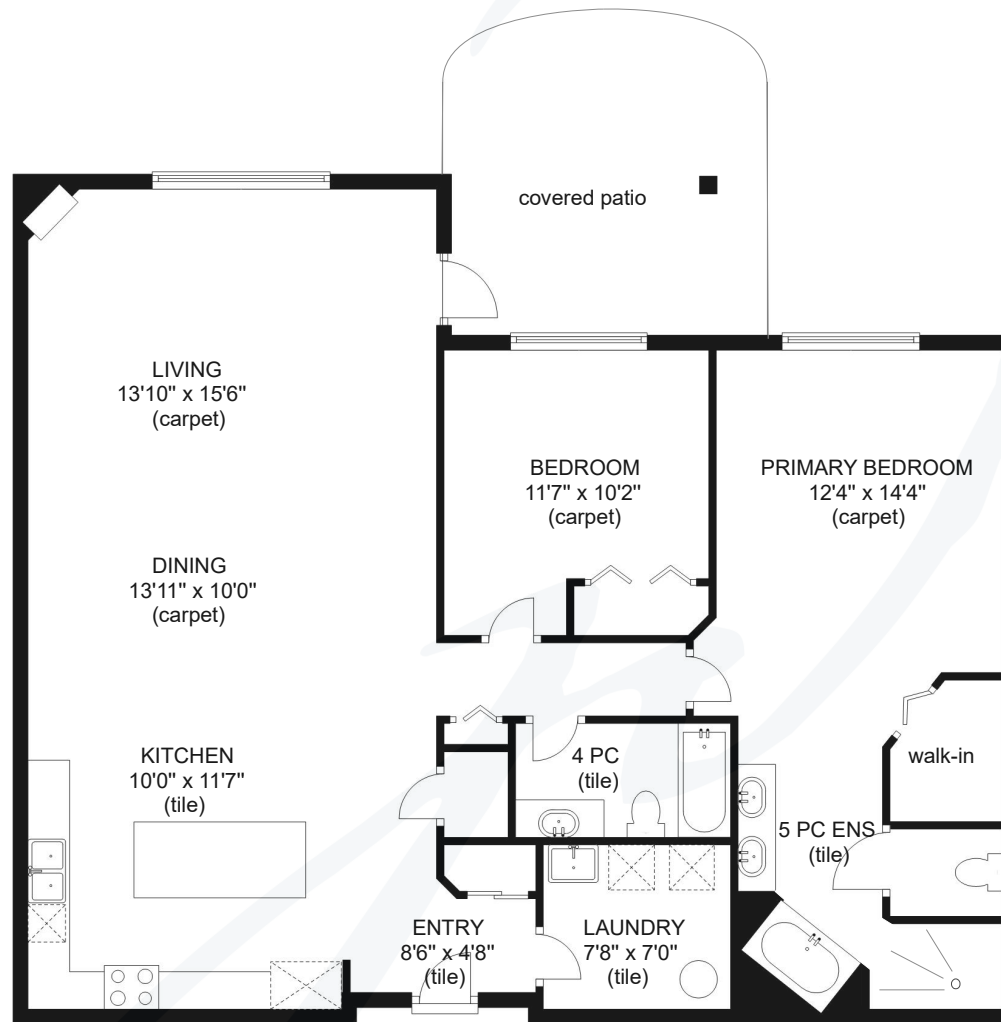

# 117 – 3666 ROYAL VISTA WAY

MAIN 1270 sq ft  
ceiling height 8'11"

Prepared for the exclusive use of Jane Denham  
RE/MAX Ocean Pacific Realty  
250-898-1220

Measurements on the plans are intended for visual reference purposes only and should be verified