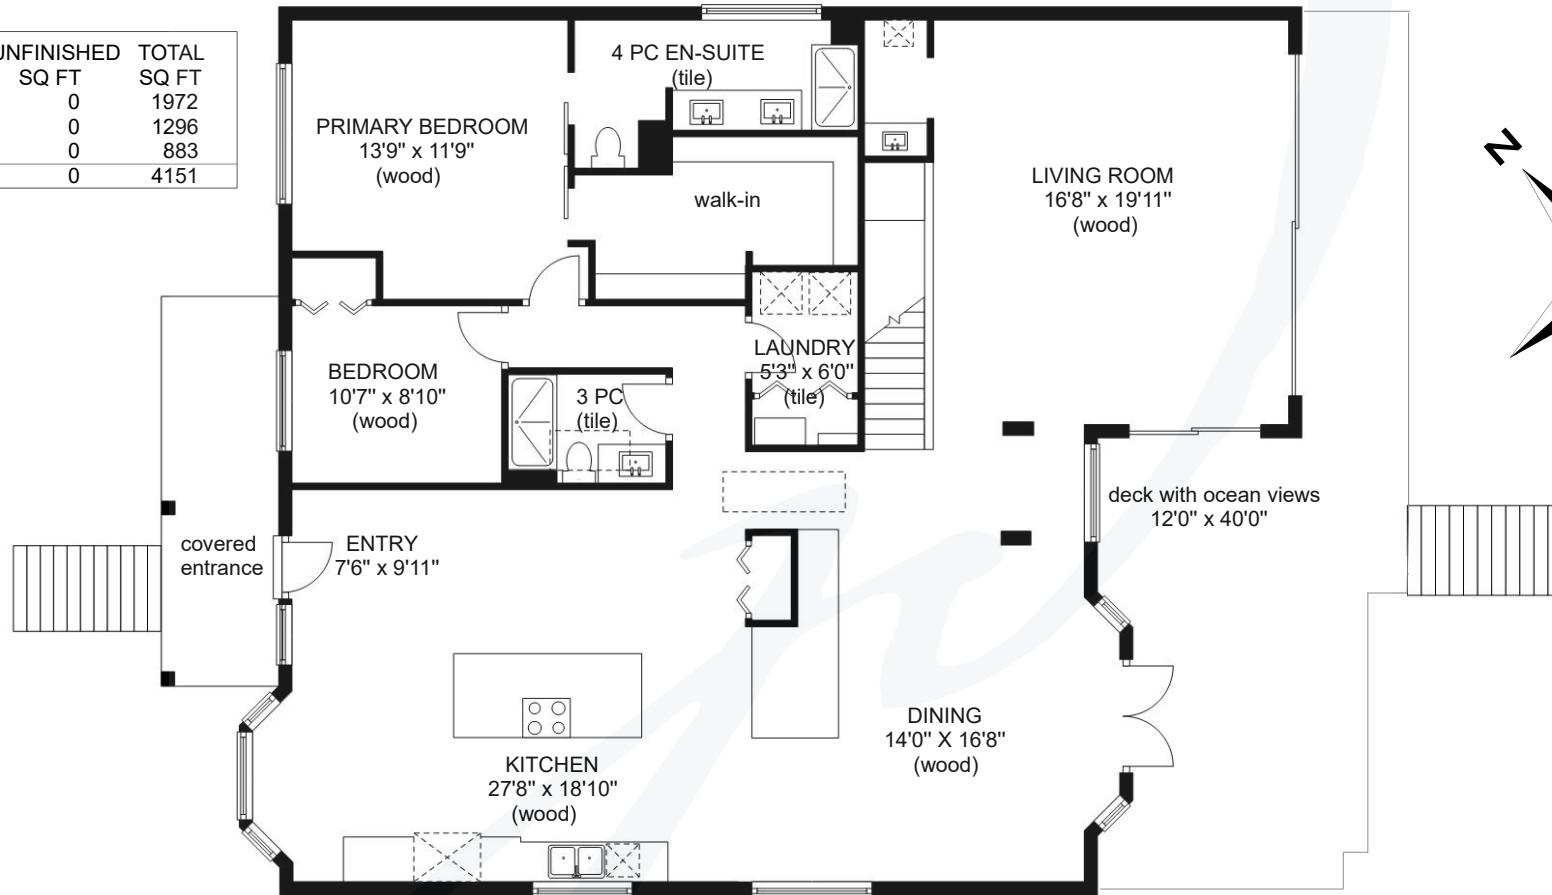

1027 KYE BAY ROAD

Main Level

	FINISHED SQ FT	UNFINISHED SQ FT	TOTAL SQ FT
MAIN	1972	0	1972
LOWER	1296	0	1296
SUITE	883	0	883
TOTAL	4151	0	4151

Prepared for the exclusive use of Jane Denham
RE/MAX Ocean Pacific Realty
250-898-1220

Measurements on the plans are intended for visual reference purposes only and should be verified

1027 KYE BAY ROAD

Lower Level

	FINISHED SQ FT	UNFINISHED SQ FT	TOTAL SQ FT
MAIN	1972	0	1972
LOWER	1296	0	1292
SUITE	883	0	883
TOTAL	4151	0	4151