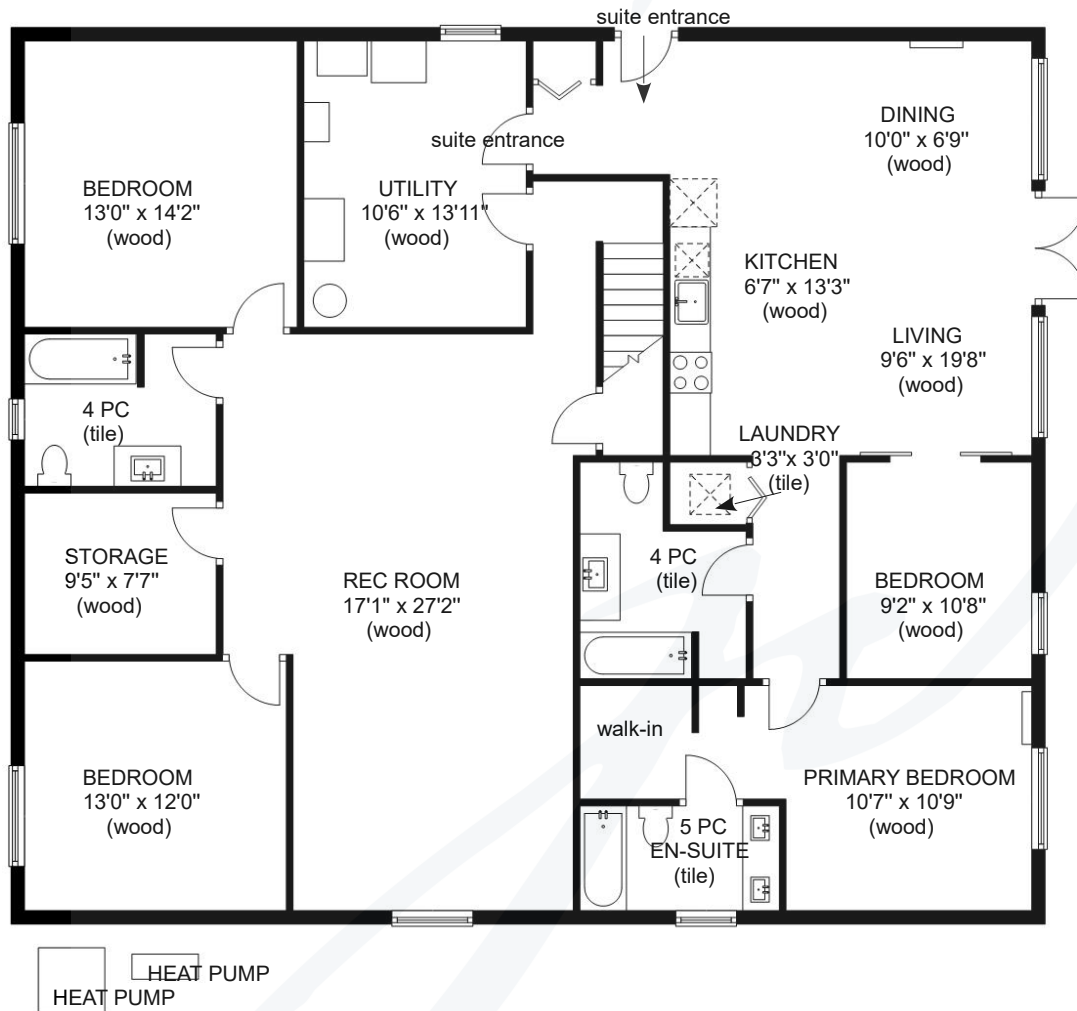

1027 KYE BAY ROAD

Main Level

	FINISHED SQ FT	UNFINISHED SQ FT	TOTAL SQ FT
MAIN	1972	0	1972
LOWER	1296	0	1296
SUITE	883	0	883
TOTAL	4151	0	4151

Prepared for the exclusive use of Jane Denham
RE/MAX Ocean Pacific Realty
250-898-1220

Measurements on the plans are intended for visual reference purposes only and should be verified

1027 KYE BAY ROAD

Lower Level

	FINISHED SQ FT	UNFINISHED SQ FT	TOTAL SQ FT
MAIN	1972	0	1972
LOWER	1296	0	1292
SUITE	883	0	883
TOTAL	4151	0	4151