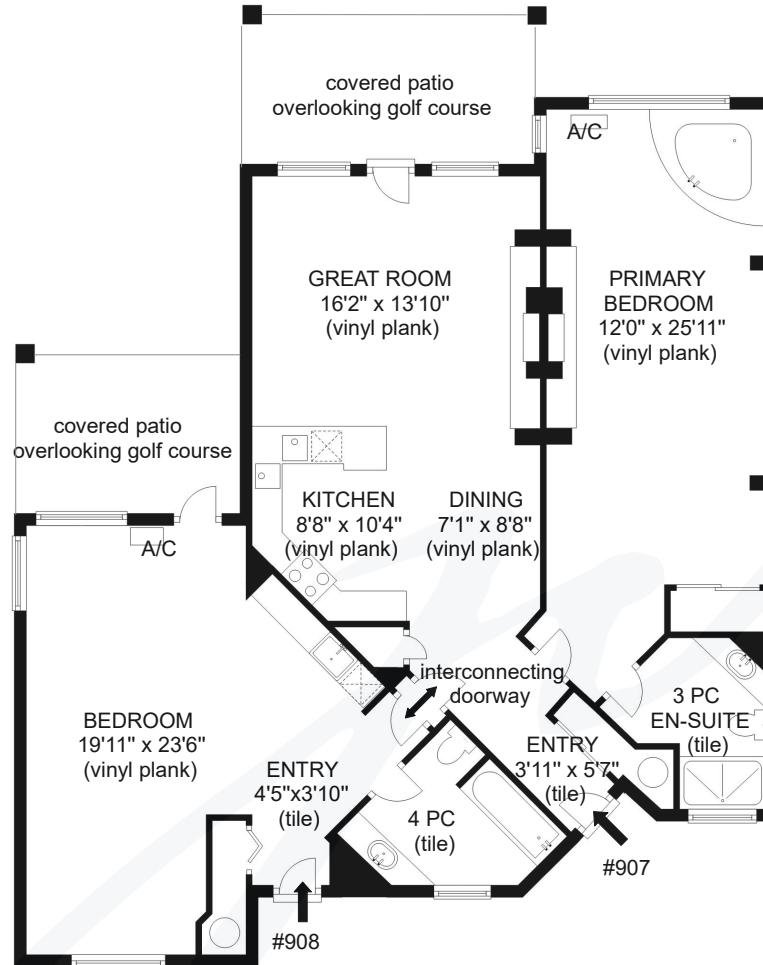

# 907 & 908 - 366 CLUBHOUSE DRIVE

MAIN 1470 sq. ft.  
ceiling height 9'0"

Prepared for the exclusive use of Jane Denham  
RE/MAX Ocean Pacific Realty  
250-898-1220

Measurements on the plans are intended for visual reference purposes only and should be verified