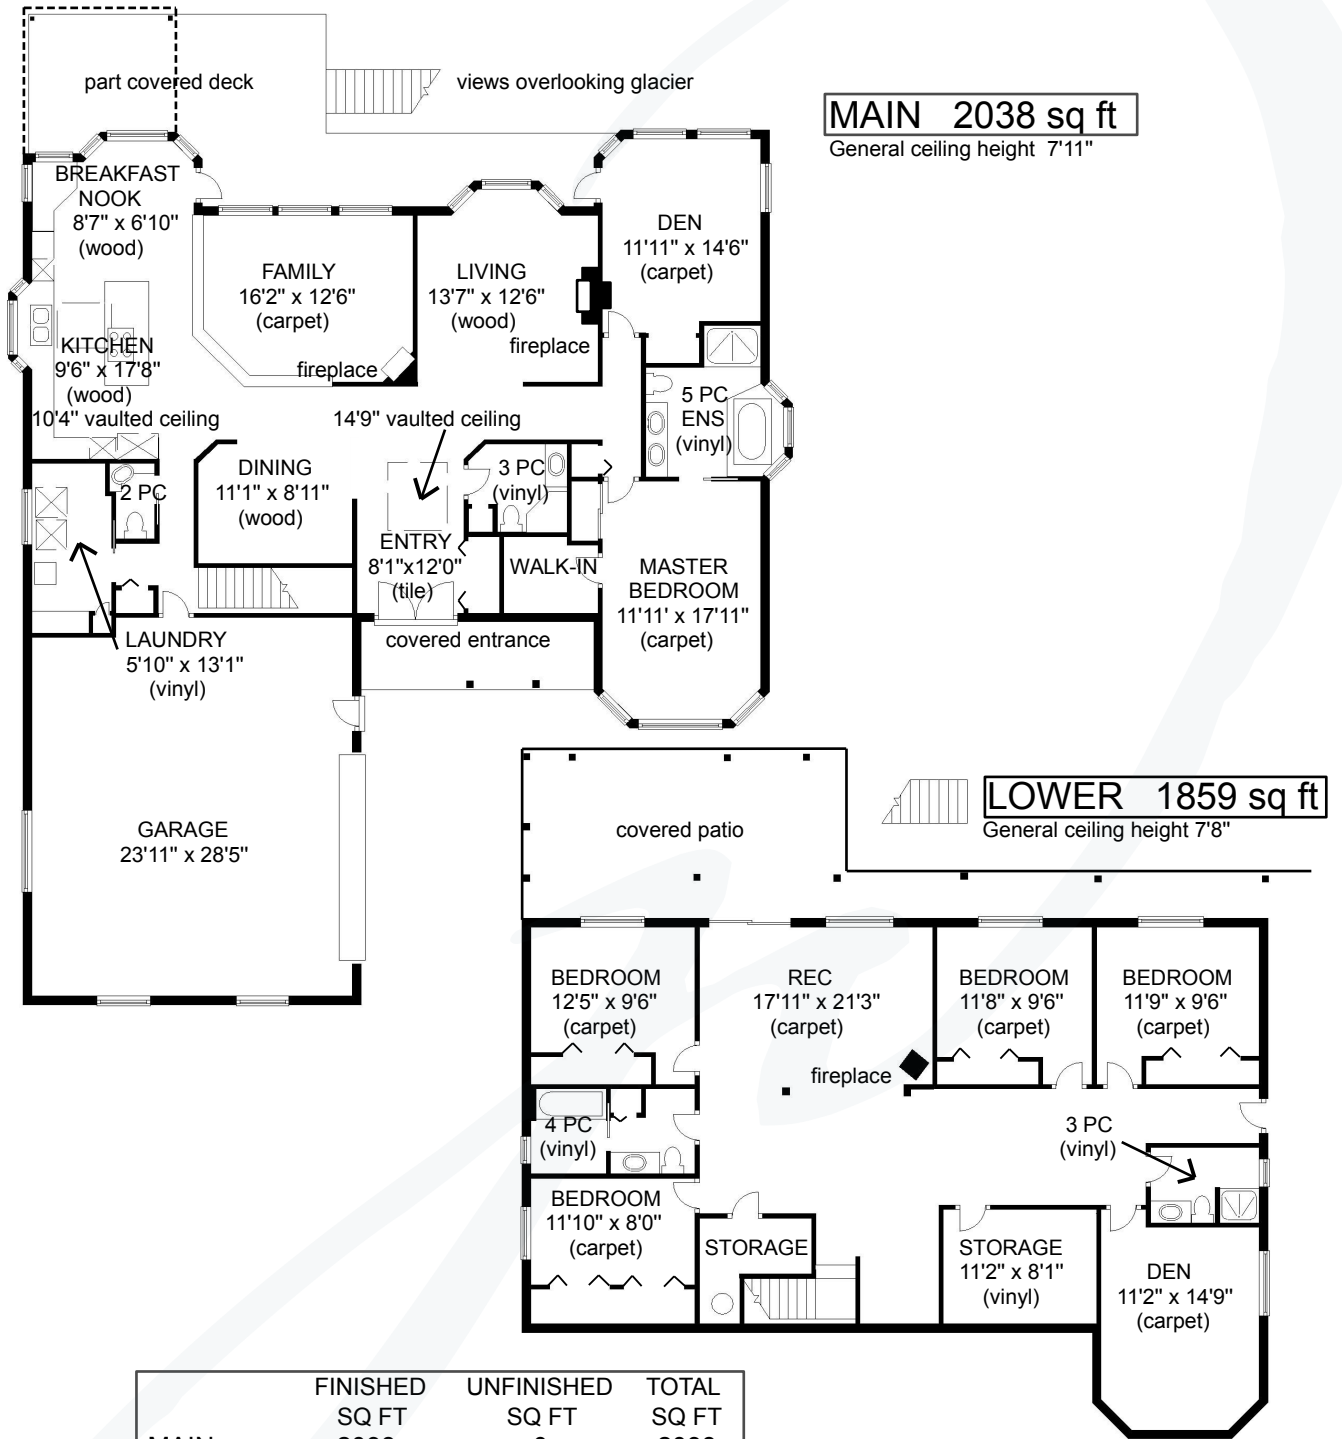

1313 FARQUHARSON DRIVE

	FINISHED SQ FT	UNFINISHED SQ FT	TOTAL SQ FT
MAIN	2038	0	2038
LOWER	1859	0	1859
TOTAL	3897	0	3897
GARAGE	0	715	715

jane denham
REAL ESTATE GROUP

HC FLOOR PLANS
250-897-3349

Prepared for the exclusive use of Jane Denham
RE/MAX Ocean Pacific Realty
250-898-1220

Measurements on the plans are intended for visual reference purposes only and should be verified