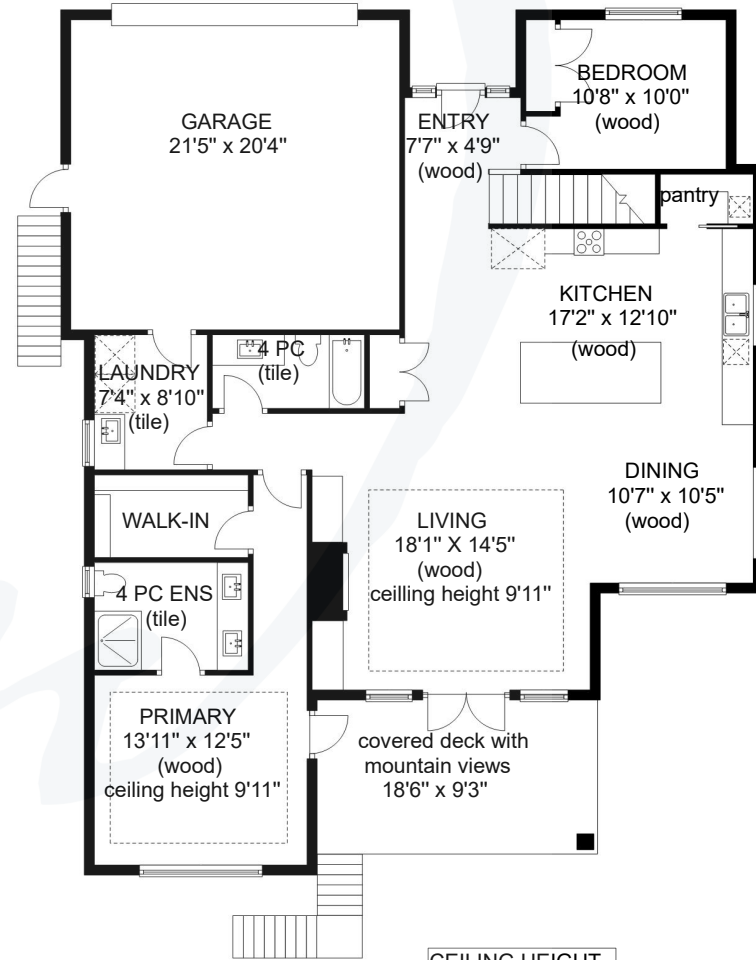

3148 MISSION ROAD

	FINISHED SQ FT	UNFINISHED SQ FT	TOTAL SQ FT
MAIN	1629	0	1629
LOWER	345	178	523
SUITE	1087	0	1087
TOTAL	3061	178	3239

GARAGE	0	462	462
--------	---	-----	-----

CEILING HEIGHT	
MAIN	9'0"
LOWER	8'10"
SUITE	8'10"