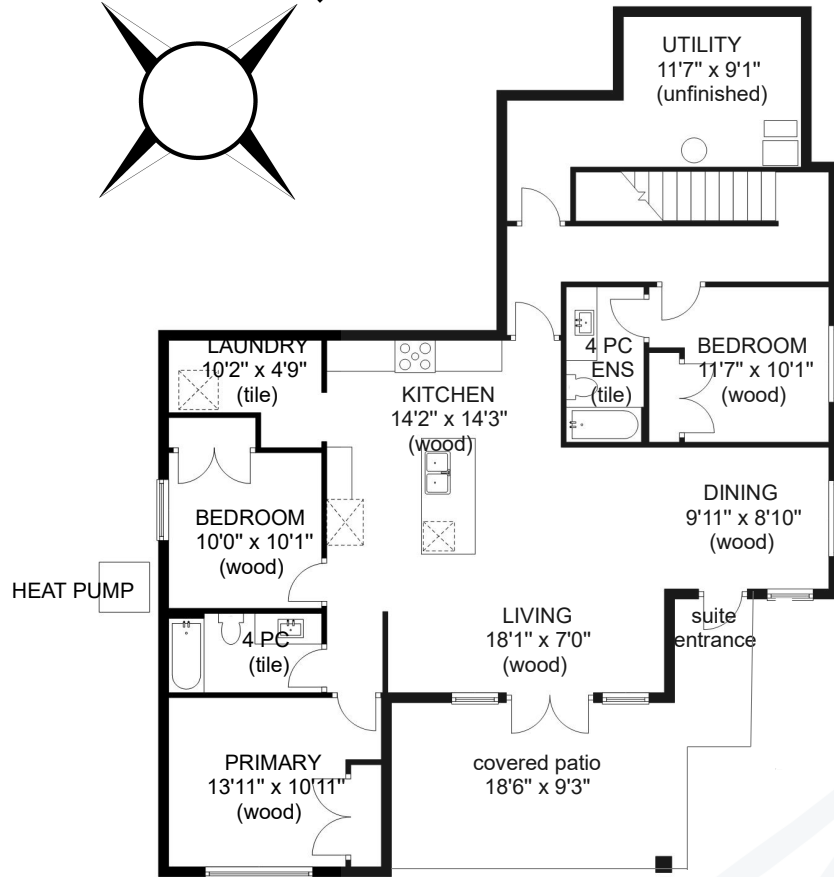

3148 MISSION ROAD

	FINISHED SQ FT	UNFINISHED SQ FT	TOTAL SQ FT
MAIN	1629	0	1629
LOWER	345	178	523
SUITE	1087	0	1087
TOTAL	3061	178	3239

GARAGE	0	462	462
--------	---	-----	-----

CEILING HEIGHT	
MAIN	9'0"
LOWER	8'10"
SUITE	8'10"