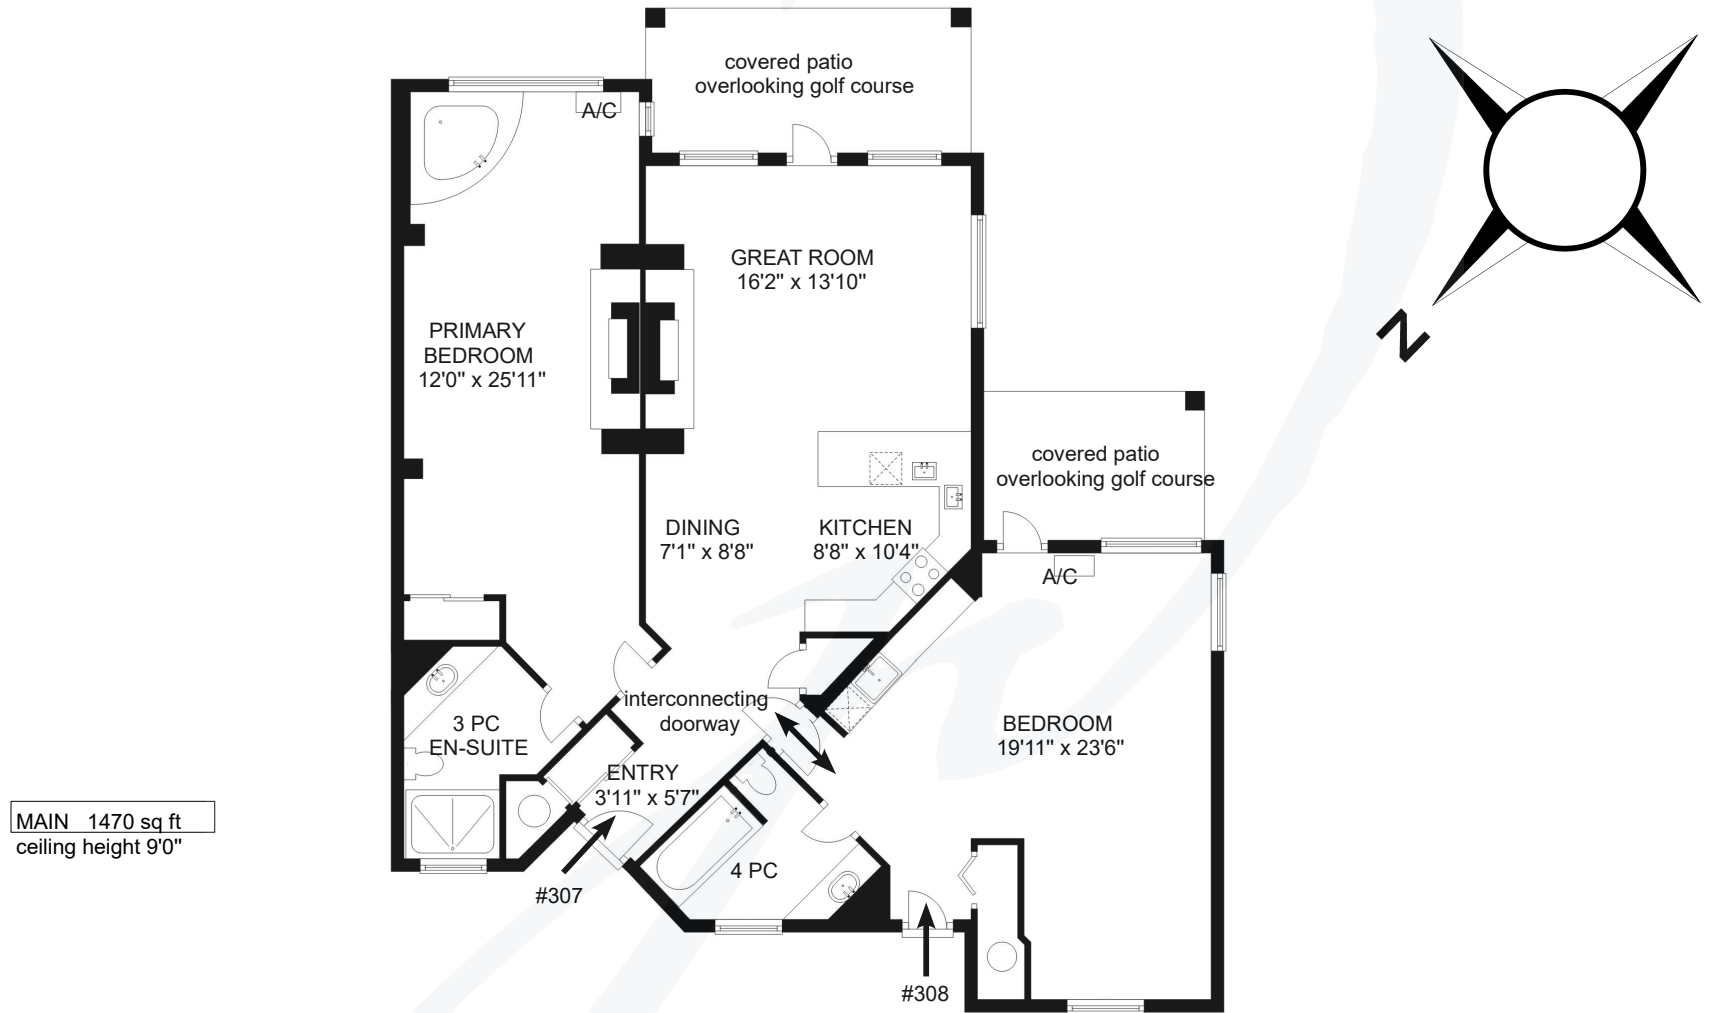

307 & 308 - 366 CLUBHOUSE DRIVE

Prepared for the exclusive use of Jane Denham
RE/MAX Ocean Pacific Realty
250-898-1220

Measurements on the plans are intended for visual reference purposes only and should be verified